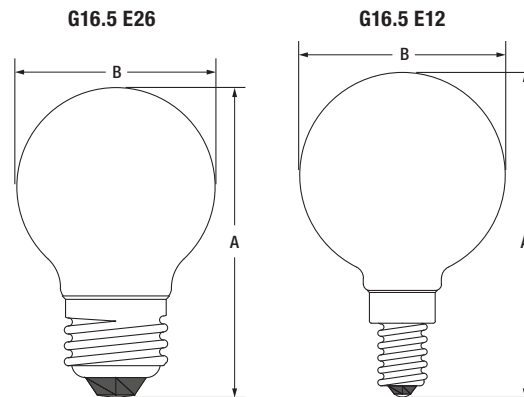

*FCC Title 47 CFR, Part 15 Subpart B Class B

Specification Data

Catalog #	Type
Project	
Comments	
Prepared by	

Ordering Guide

LED	XX	G16.5	X	DIM	9	XX	XX	13Y	TL	BL2
LED	Wattage 4 = 4 Watts 4.5 = 4.5 Watts 5.5 = 5.5 Watts	Lamp Type G16.5	Base Type Blank = Medium C = Candelabra	DIM = Dimmable	CRI 9 = 90	Color Temperature 27 = 2700K 50 = 5000K	Bulb Finish CL = Clear F = Frosted	Lamp Life 13Y = 13 Year Life	TL = Natural with TruWave Technology™	BL2 = 2PK Blister

Physical Information

	(A) Height inches (mm)	(B) Diameter inches (mm)
G16.5 E26	3.03 (77)	1.97 (50)
G16.5 E12	3.11 (79)	1.97 (50)

Color Quality Comparison

LEDVANCE LLC
 200 Ballardvale Street
 Wilmington, MA 01887 USA
 Phone 1-800-LIGHTBULB (1-800-544-4828)
 www.sylvania.com