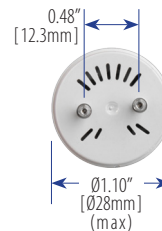

4 Ft CLEAR

LEDTRONICS®

America's Premium Brand LED Company™