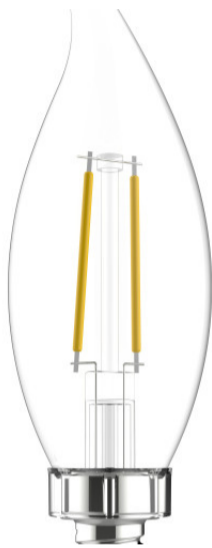

LED4DFCAC-C

LED Candle Lamps

SKU # 93142795

SPECIFICATIONS

GENERAL

Bulb Shape	CA
Bulb Base Type	E12
Voltage	120 V
Wattage	3.5 W
Wattage Replacement	40W
Operating Life	15,000 hours
Dimmable	Yes
Operating Temp	-20 to 40 °C
Warranty	3 year limited warranty

PHOTOMETRIC

Efficacy	86 LPW
Lumens	300 lm
CCT	2700 K
CRI	80

DIMENSIONS

MOL	4.52 In
-----	---------

RATINGS & CERTIFICATIONS

Safety Certifications	cULus
Location Ratings	Damp

PACKAGING INFO

Standard Pack Quantity	12
UPC	662049501070