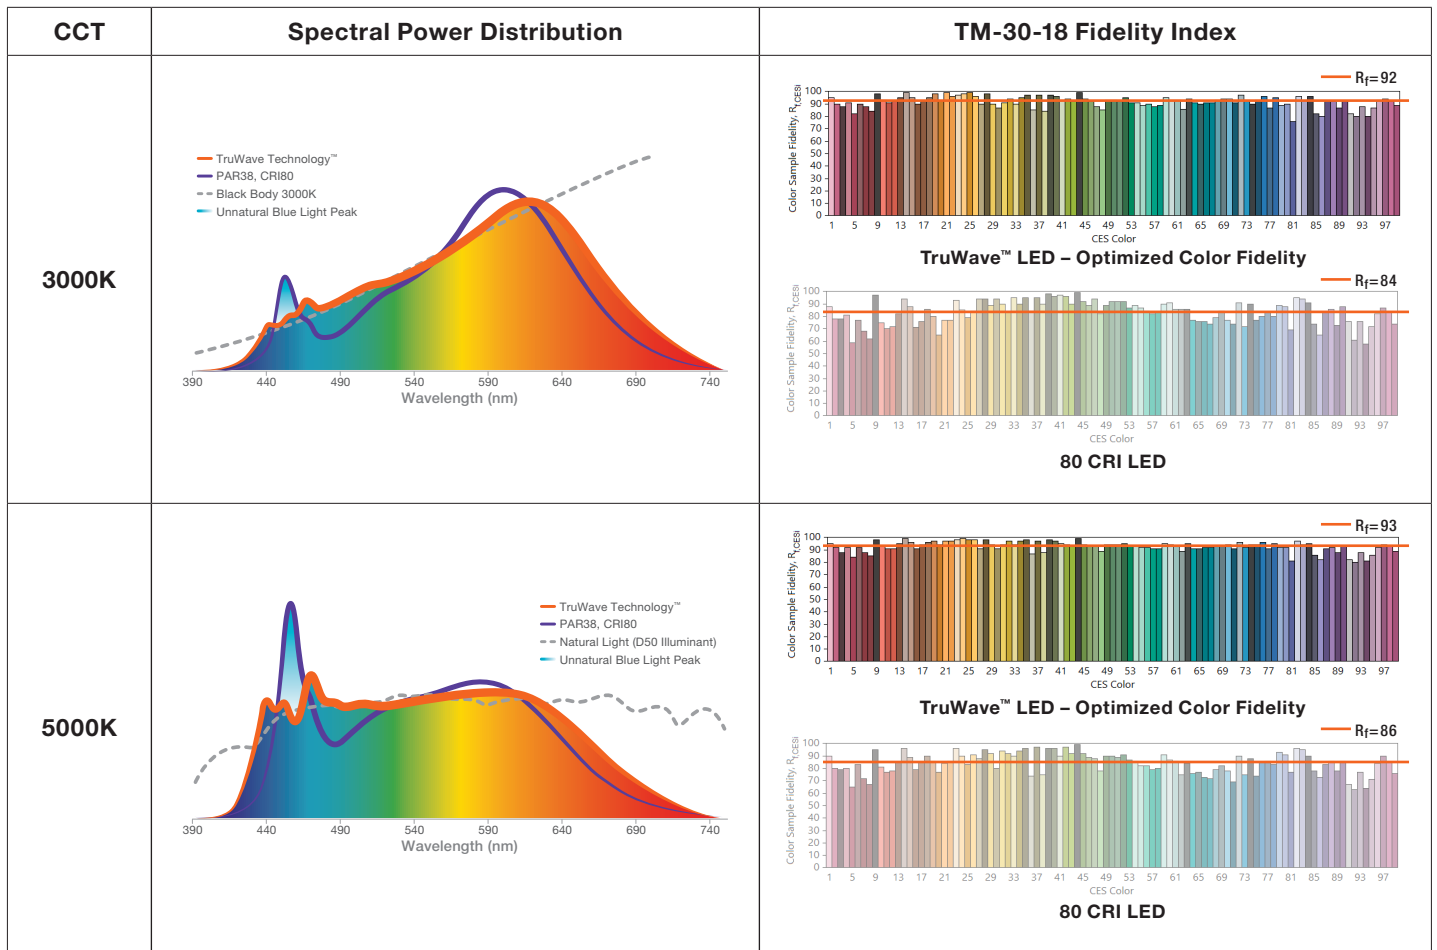

Color Quality Comparison

LEDVANCE LLC
200 Ballardvale Street
Wilmington, MA 01887 USA
Phone 1-800-LIGHTBULB (1-800-544-4828)
www.sylvania.com

SYLVANIA and LEDVANCE are registered trademarks.
All other trademarks are those of their respective owners.
Licensee of product trademark SYLVANIA in general lighting.
Specifications subject to change without notice.

/sylvania /sylvania