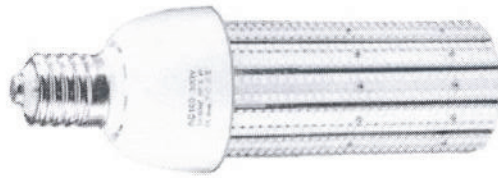

# Corncob LED

MODEL	LED15	LED20	LED30	LED40	LED60	LED80
Wattage	15W	20W	30W	40W	60W	80W
Beam Angle	360 Degree	360 Degree	360 Degree	360 Degree	360 Degree	360 Degree
Light Source Count	216 LEDs	300 LEDs	486 LEDs	660 LEDs	900 LEDs	1160 LEDs
Lamp Base	Medium (MD) or Mogul (MG)	Medium (MD) or Mogul (MG)	Medium (MD) or Mogul (MG)	Medium (MD) or Mogul (MG)	Medium (MD) or Mogul (MG)	Medium (MD) or Mogul (MG)
Power Usage	17W +/-10%	22W +/-10%	33W +/-10%	44W +/-10%	67W +/-10%	88W +/-10%
Luminous Flux	1625lm	2200lm	3300lm	4850lm	6950lm	8700lm
Color Temp	WW 3000-3500K CW 4000-4500K D 6000-6500K	WW 3000-3500K CW 4000-4500K D 6000-6500K	WW 3000-3500K CW 4000-4500K D 6000-6500K	WW 3000-3500K CW 4000-4500K D 6000-6500K	WW 3000-3500K CW 4000-4500K D 6000-6500K	WW 3000-3500K CW 4000-4500K D 6000-6500K
Input Voltage	100-280V	100-280V	100-280V	100-280V	100-280V	100-280V
Life Hours	50,000	50,000	50,000	50,000	50,000	50,000
Dimensions	2.8" x 5.9"	3.5" x 7.7"	3.5" x 8"	3.5" x 9.3"	4" x 10.5"	4" x 11.4"

## ORDER CODE CONFIGURATION: LED(Watts)(Color Temp)(Base)

Example: LED20W 3000-3500K Medium Base = LED20WWMD