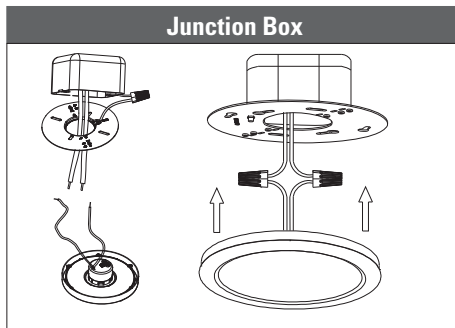

DIMENSIONS

14W (6-inch)
1.10-lbs

12W (12-inch)
2.18-lbs

ACCESSORIES (Ordered Separately)

Emergency Driver

7337 BAEM25-170BC/347-C
(25W Micro Inverter 120-347 with 12" Conduit)

INSTALLATION

PHOTOMETRICS CHART

PACKAGE

14W (6-inch)
Energy Star

12W (12-inch)
Energy Star

Case Qty
5 pcs

Case Qty
10 pcs

Illuminance at a Distance			
Center Beam fc	Beam Width		
1.3ft	246 fc	3.5 ft	3.5 ft
2.7ft	57.0 fc	7.4 ft	7.3 ft
4.0ft	26.0 fc	10.9 ft	10.8 ft
5.3ft	14.8 fc	14.5 ft	14.4 ft
6.7ft	9.26 fc	18.3 ft	18.2 ft
8.0ft	6.49 fc	21.8 ft	21.7 ft