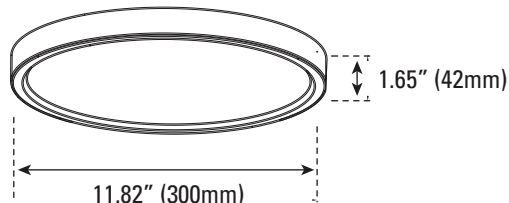

FLUSH MOUNT DISK CCT5

CEILING & AREA LUMINAIRES

ORDERING

Watts (W)	Ordering Code	Description	CCT (K)	Lumens (Lm)	Equiv. Wattage (W)	Size	Wet Location	Energy Star
14	9440	LED6FMD-110L9CCT5	5CCT(27/30/35/40/50K)	1,100	100	6"	•	•
12	9472	LED12FMD-96L840	4000K	960	100	12"	•	•
12	9473	LED12FMD-96L9CCT5	5CCT(27/30/35/40/50K)	960	100	12"	•	•

DIMENSIONS

14W (6-inch)
1.10-lbs

12W (12-inch)
2.18-lbs

ACCESSORIES (Ordered Separately)

Emergency Driver

7337 BAEM25-170BC/347-C
(25W Micro Inverter 120-347 with 12" Conduit)

INSTALLATION

PHOTOMETRICS CHART

PACKAGE

14W (6-inch)
Energy Star

12W (12-inch)
Energy Star

Case Qty
5 pcs

Case Qty
10 pcs

Illuminance at a Distance			
Center Beam fc	Beam Width		
1.3ft	246 fc	3.5 ft	3.5 ft
2.7ft	57.0 fc	7.4 ft	7.3 ft
4.0ft	26.0 fc	10.9 ft	10.8 ft
5.3ft	14.8 fc	14.5 ft	14.4 ft
6.7ft	9.26 fc	18.3 ft	18.2 ft
8.0ft	6.49 fc	21.8 ft	21.7 ft

■ Vert. Spread: 107.5°
■ Horiz. Spread: 107.2°

Illuminance at a Distance			
Center Beam fc	Beam Width		
1.5ft	165 fc	4.3 ft	4.3 ft
3.0ft	41.3 fc	8.6 ft	8.7 ft
4.5ft	18.3 fc	12.9 ft	13.0 ft
6.0ft	10.3 fc	17.2 ft	17.4 ft
7.5ft	6.60 fc	21.5 ft	21.7 ft
9.0ft	4.58 fc	25.8 ft	26.0 ft