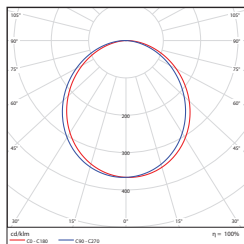

DIMENSIONS

14W (6-inch)
1.10-lbs

12W (12-inch)
2.18-lbs

ACCESSORIES (Ordered Separately)

Emergency Driver

7337 BAEM25-170BC/347-C
(25W Micro Inverter 120-347 with 12" Conduit)

INSTALLATION

PHOTOMETRICS CHART

PACKAGE

14W (6-inch)
Energy Star

12W (12-inch)
Energy Star

Case Qty
5 pcs

Case Qty
10 pcs

Illuminance at a Distance			
Center Beam fc	Beam Width		
1.3ft	246 fc	3.5 ft	3.5 ft
2.7ft	57.0 fc	7.4 ft	7.3 ft
4.0ft	26.0 fc	10.9 ft	10.8 ft
5.3ft	14.8 fc	14.5 ft	14.4 ft
6.7ft	9.26 fc	18.3 ft	18.2 ft
8.0ft	6.49 fc	21.8 ft	21.7 ft

■ Vert. Spread: 107.5°
■ Horiz. Spread: 107.2°

Illuminance at a Distance			
Center Beam fc	Beam Width		
1.5ft	165 fc	4.3 ft	4.3 ft
3.0ft	41.3 fc	8.6 ft	8.7 ft
4.5ft	18.3 fc	12.9 ft	13.0 ft
6.0ft	10.3 fc	17.2 ft	17.4 ft
7.5ft	6.60 fc	21.5 ft	21.7 ft
9.0ft	4.58 fc	25.8 ft	26.0 ft