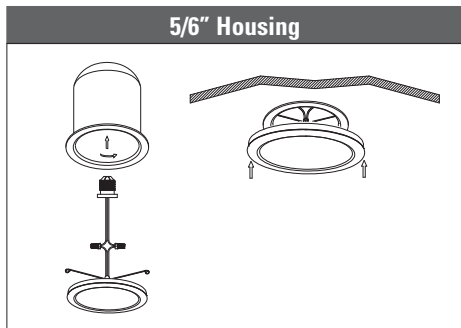

DIMENSIONS

14W (6-inch)
1.10-lbs

12W (12-inch)
2.18-lbs

ACCESSORIES (Ordered Separately)

Emergency Driver

7337 BAEM25-170BC/347-C
(25W Micro Inverter 120-347 with 12" Conduit)

INSTALLATION

PHOTOMETRICS CHART

PACKAGE

14W (6-inch)
Energy Star

12W (12-inch)
Energy Star

Case Qty
5 pcs

Case Qty
10 pcs

Illuminance at a Distance			
Center Beam fc	Beam Width		
1.3ft	246 fc	3.5 ft	3.5 ft
2.7ft	57.0 fc	7.4 ft	7.3 ft
4.0ft	26.0 fc	10.9 ft	10.8 ft
5.3ft	14.8 fc	14.5 ft	14.4 ft
6.7ft	9.26 fc	18.3 ft	18.2 ft
8.0ft	6.49 fc	21.8 ft	21.7 ft