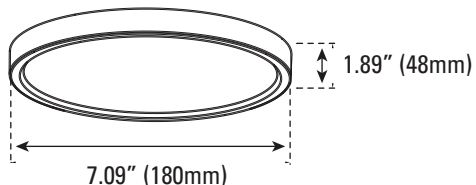

APPLICATIONS

Kitchen, Decoration, Hallway, Bedroom, Ceiling Mount Lighting

FEATURES

- Energy Star
- Wet Location (Indoor usage only)
- UL Listed
- Selectable Color Temp: 5CCT(27K, 30K, 35K, 40K, 50K), 4000K
- Voltage: 120V
- Input Current: 0.12A
- Powerfactor >0.9
- Surge Protection: 2.5KV
- Beam Angle: Flood
- Incandescent Dimming
- CRI: 90
- Operating temperature: - 4°F - 104°F
- Uniform light distribution and consistent color
- Lightweight and easy installation
- Size available in 6” and 12”
- Recommended ceiling height: 9-10ft
- Color: White
- 5 Year Warranty

FLUSH MOUNT DISK CCT5

CEILING & AREA LUMINAIRES

ORDERING

Watts (W)	Ordering Code	Description	CCT (K)	Lumens (Lm)	Equiv. Wattage (W)	Size	Wet Location	Energy Star
14	9440	LED6FMD-110L9CCT5	5CCT(27/30/35/40/50K)	1,100	100	6"	•	•
12	9472	LED12FMD-96L840	4000K	960	100	12"	•	•
12	9473	LED12FMD-96L9CCT5	5CCT(27/30/35/40/50K)	960	100	12"	•	•

DIMENSIONS

14W (6-inch)
1.10-lbs

12W (12-inch)
2.18-lbs

ACCESSORIES (Ordered Separately)

Emergency Driver

7337 BAEM25-170BC/347-C
(25W Micro Inverter 120-347 with 12" Conduit)

INSTALLATION

PHOTOMETRICS CHART

PACKAGE

14W (6-inch)
Energy Star

12W (12-inch)
Energy Star

Case Qty
5 pcs

Case Qty
10 pcs

Illuminance at a Distance			
Center Beam fc	Beam Width		
1.3ft	246 fc	3.5 ft	3.5 ft
2.7ft	57.0 fc	7.4 ft	7.3 ft
4.0ft	26.0 fc	10.9 ft	10.8 ft
5.3ft	14.8 fc	14.5 ft	14.4 ft
6.7ft	9.26 fc	18.3 ft	18.2 ft
8.0ft	6.49 fc	21.8 ft	21.7 ft