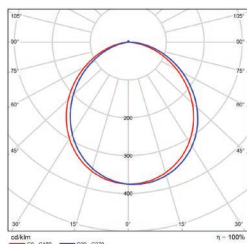

DIMENSIONS

14W (6-inch)
1.10-lbs

12W (12-inch)
2.18-lbs

ACCESSORIES (Ordered Separately)

Emergency Driver

7337 BAEM25-170BC/347-C
(25W Micro Inverter 120-347 with 12" Conduit)

INSTALLATION

PHOTOMETRICS CHART

PACKAGE

14W (6-inch)
Energy Star

12W (12-inch)
Energy Star

Case Qty
5 pcs

Case Qty
10 pcs

Illuminance at a Distance			
Center Beam fc	Beam Width		
1.3ft	246 fc	3.5 ft	3.5 ft
2.7ft	57.0 fc	7.4 ft	7.3 ft
4.0ft	26.0 fc	10.9 ft	10.8 ft
5.3ft	14.8 fc	14.5 ft	14.4 ft
6.7ft	9.26 fc	18.3 ft	18.2 ft
8.0ft	6.49 fc	21.8 ft	21.7 ft

■ Vert. Spread: 107.5°
■ Horiz. Spread: 107.2°

Illuminance at a Distance			
Center Beam fc	Beam Width		
1.5ft	165 fc	4.3 ft	4.3 ft
3.0ft	41.3 fc	8.6 ft	8.7 ft
4.5ft	18.3 fc	12.9 ft	13.0 ft
6.0ft	10.3 fc	17.2 ft	17.4 ft
7.5ft	6.60 fc	21.5 ft	21.7 ft
9.0ft	4.58 fc	25.8 ft	26.0 ft