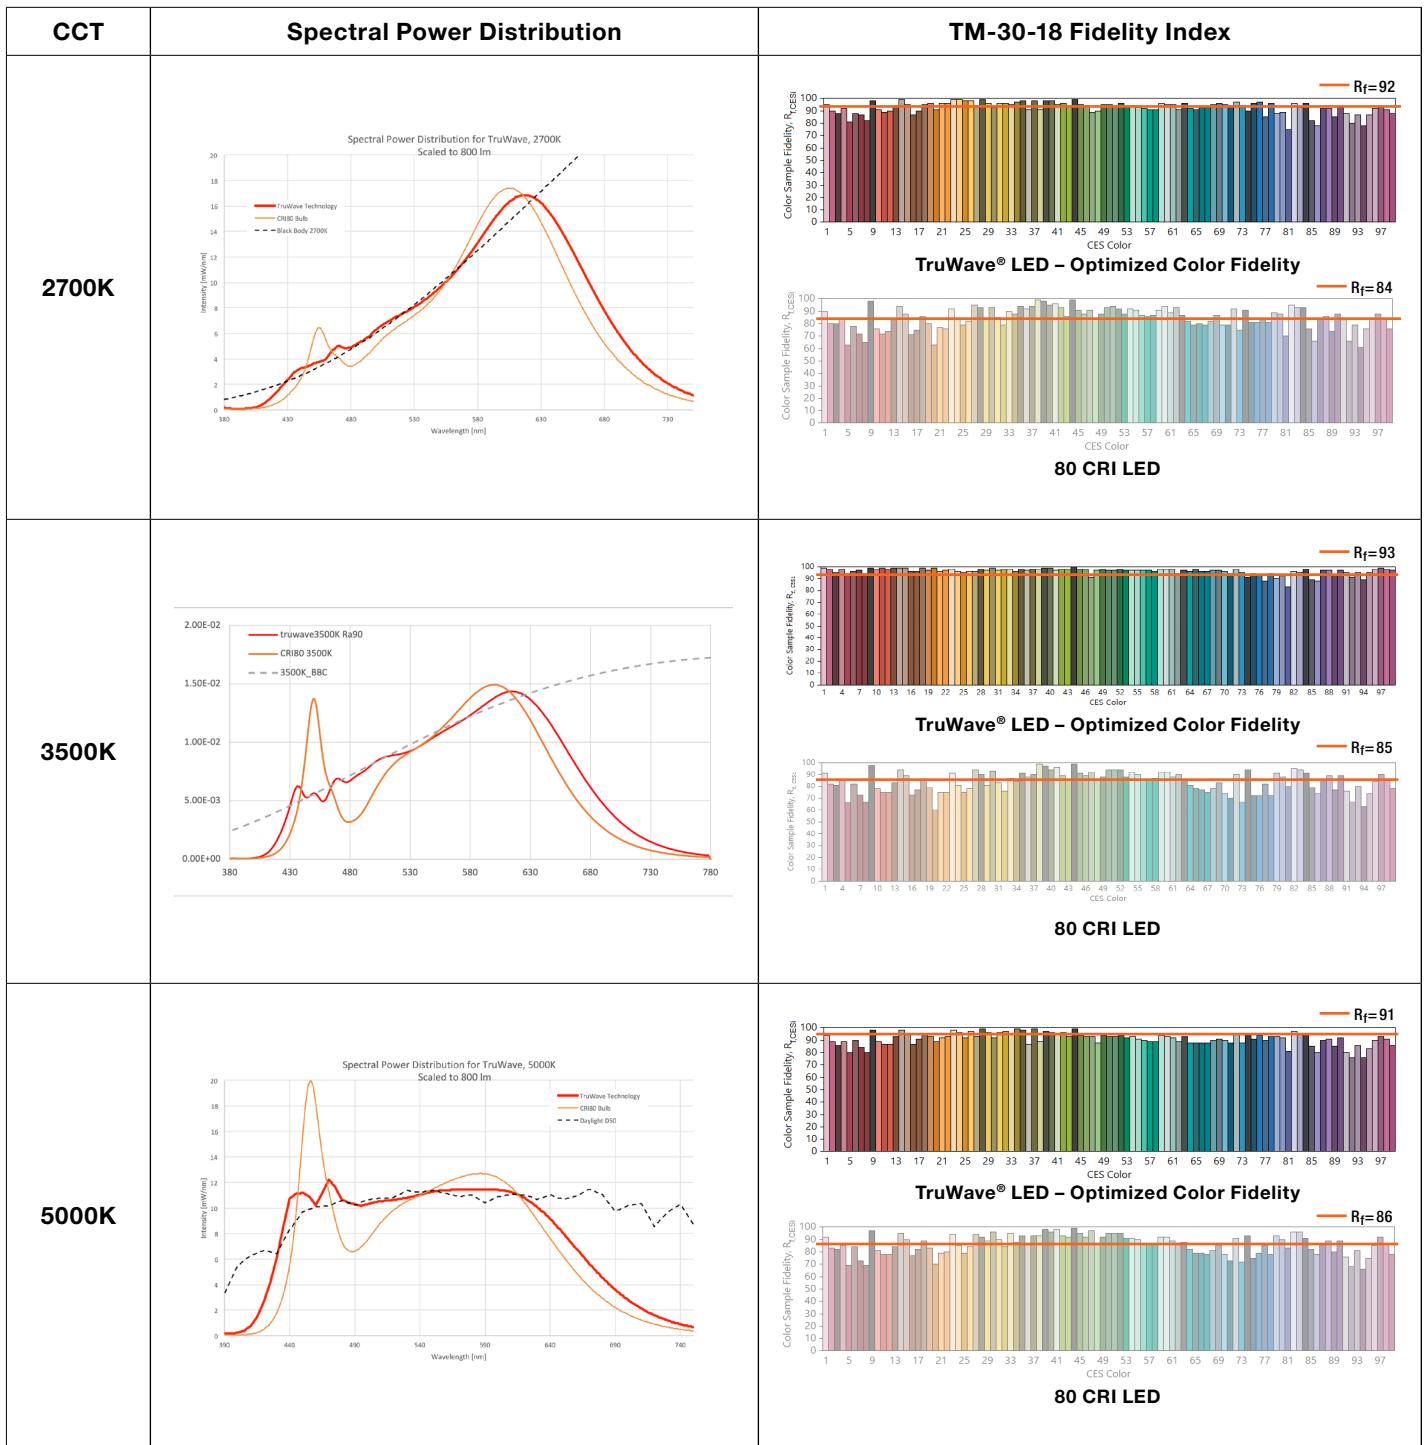

Color Quality Comparison

LEDVANCE LLC
181 Ballardvale Street, Suite 203
Wilmington, MA 01887 USA
Phone 1-800-LIGHTBULB (1-800-544-4828)
www.ledvanceUS.com

SCAN TO FOLLOW US
ON SOCIAL MEDIA