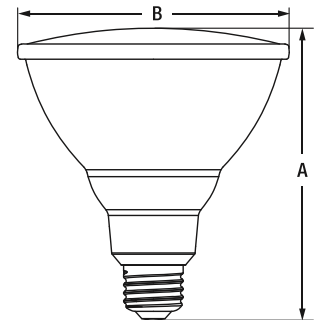

Catalog #	Type
Project	
Comments	
Prepared by	

Ordering Guide

LED	XX	PARXX	XXXX	DIM	9	XX	TL	XXX	XX	GL	RP
LED	Wattage 6 = 6 Watts 6.5 = 6.5 Watts 10 = 10 Watts 13 = 13 Watts 15.5 = 15.5 Watts	Lamp Type PAR16, PAR20, PAR30, PAR30LN, PAR38	Base Blank = E26 GU10 = GU10	DIM = Dimmable	CRI 9 = 90+	Color Temperature 30 = 3000K 50 = 5000K	TL = Natural with TruWave Technology™	FL = Flood NFL = Narrow Flood	40 = 40° 25 = 25°	GL = Glass	RP = Retail Pack

Ordering Information