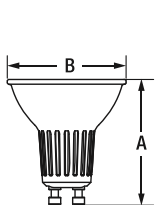

Catalog #	Type
Project	
Comments	
Prepared by	

Ordering Guide

LED	XX	PARXX	XXXX	DIM	9	XX	TL	XXX	XX	GL	RP
LED	Wattage 6 = 6 Watts 6.5 = 6.5 Watts 10 = 10 Watts 13 = 13 Watts 15.5 = 15.5 Watts	Lamp Type PAR16, PAR20, PAR30, PAR30LN, PAR38	Base Blank = E26 GU10 = GU10	DIM = Dimmable	CRI 9 = 90+	Color Temperature 30 = 3000K 50 = 5000K	TL = Natural with TruWave Technology™	FL = Flood NFL = Narrow Flood	40 = 40° 25 = 25°	GL = Glass	RP = Retail Pack

Physical Information

	(A) Height inches (mm)	(B) Diameter inches (mm)
PAR16 GU10	2.05 (52)	1.97 (50)
PAR16 E26	2.76 (70)	1.97 (50)
PAR20	3.19 (81)	2.48 (63)
PAR30	3.54 (90)	3.74 (95)
PAR30LN	4.41 (112)	3.74 (95)
PAR38	5.12 (130)	4.72 (120)