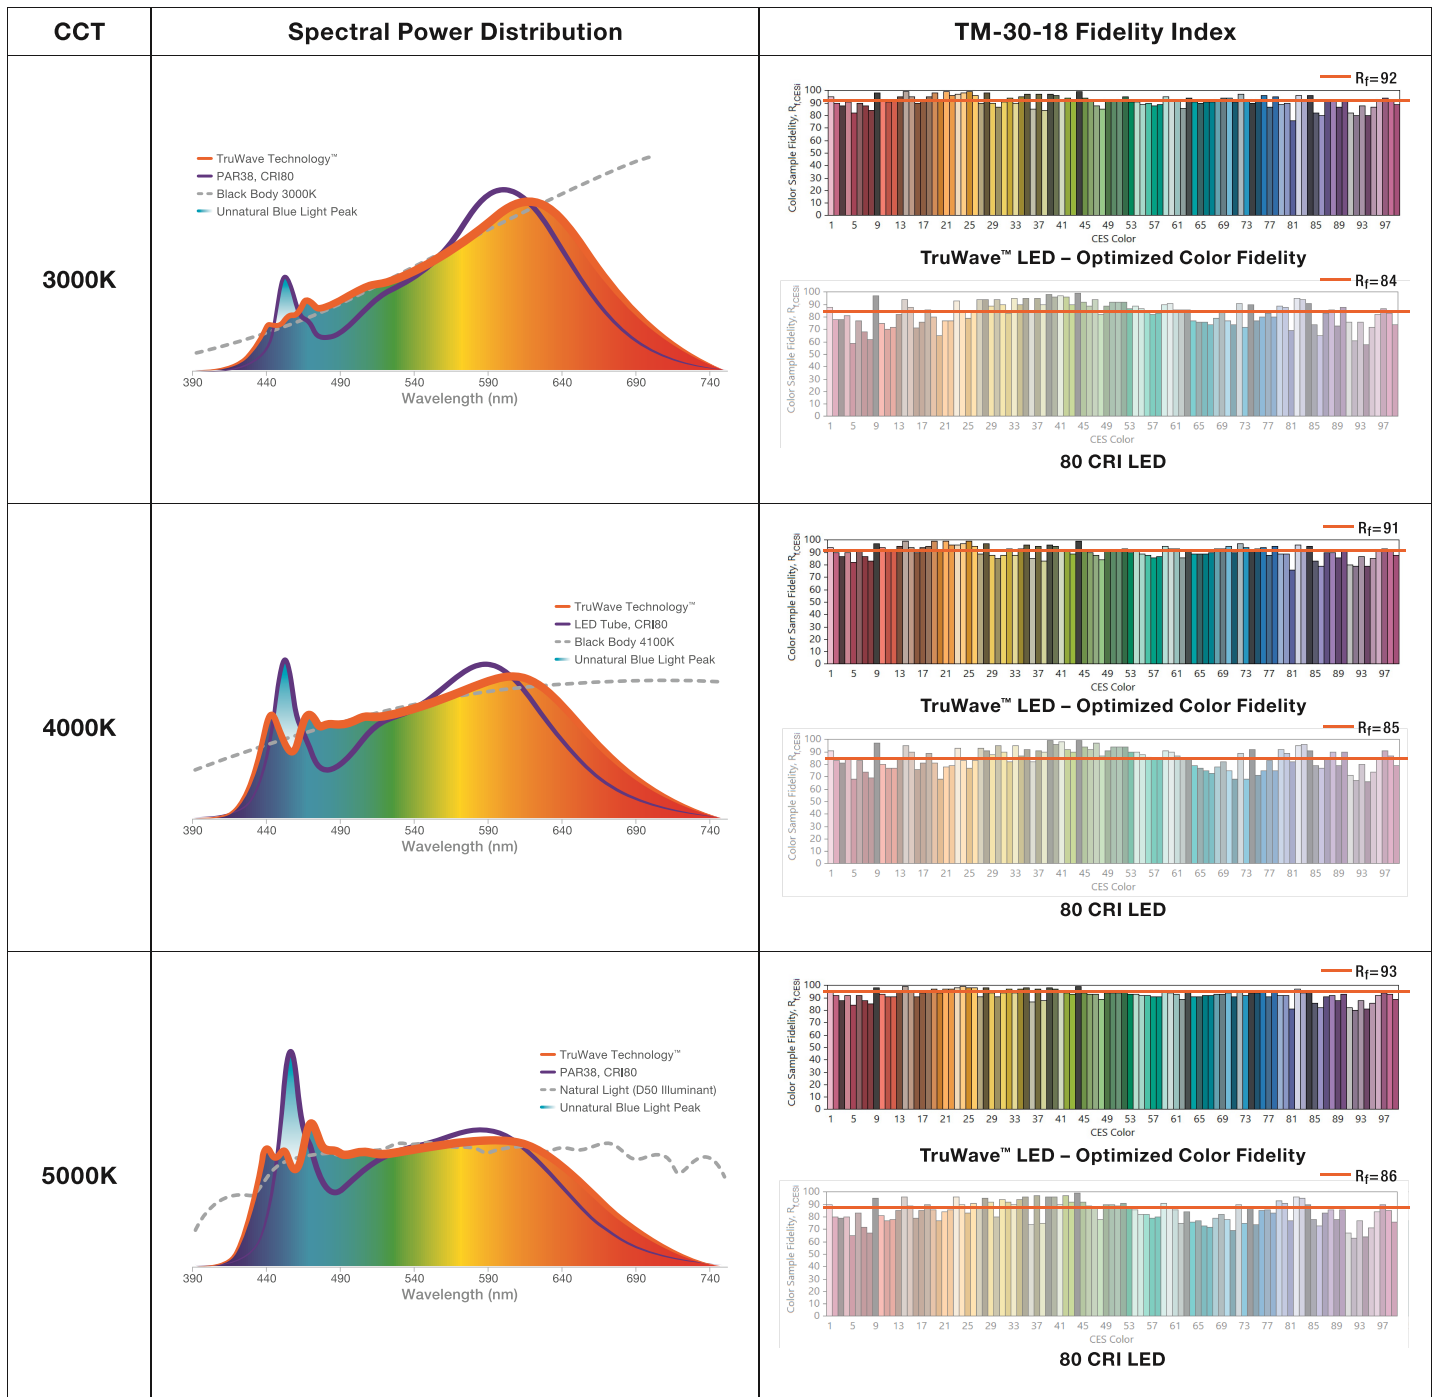

- Controls blue wavelengths for lower glare and reduced eye strain to improve readability and supports an improved sleep-wake cycle
- Perfect fit where clean light color rendering is needed for seeing realistic, vivid colors without sacrificing light output
- Properly saturates red to make building spaces and flesh tones accurate and vibrant, without oversaturating (which compromises energy efficiency)
- Exceptional color quality without the loss of efficacy typical of most 90+ CRI solutions
- Up to 85 LPW
- 3000K and 5000K color temperatures (4000K available in PAR20, PAR30, PAR38)
- CRI 90+
- Available beam angles: 25° and 40°

PAR16 GU10

PAR16 E26

PAR20

PAR30

PAR30LN

PAR38

Color Quality Comparison

LEDVANCE LLC
 200 Ballardvale Street
 Wilmington, MA 01887 USA
 Phone 1-800-LIGHTBULB (1-800-544-4828)
www.sylvania.com