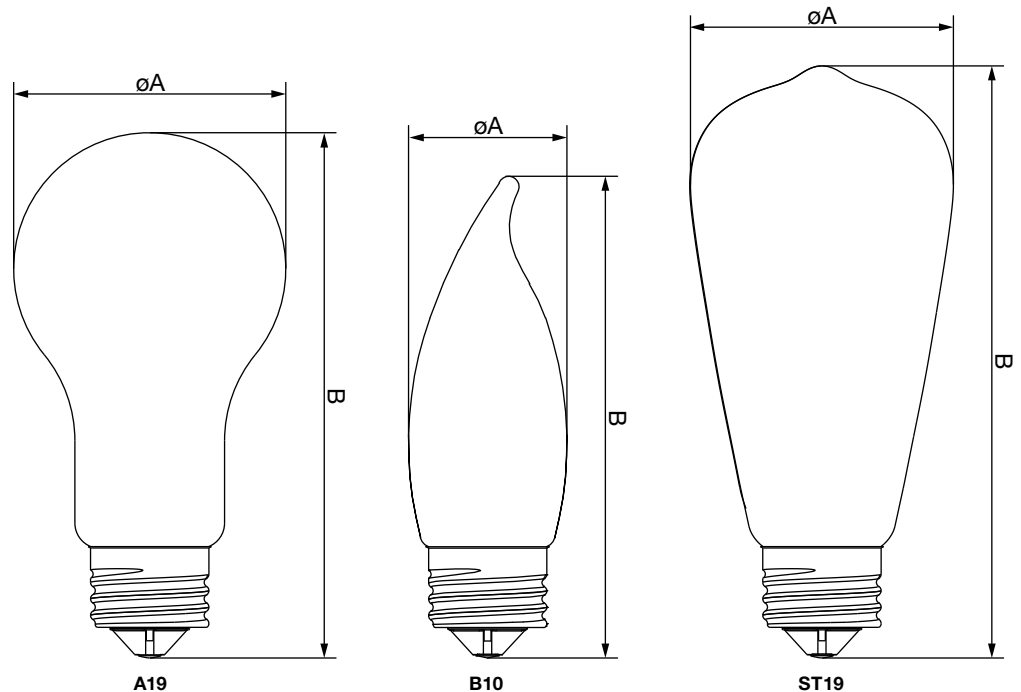

Specification Data

Catalog #	Type
Project	
Comments	
Prepared by	

Ordering Guide

LED	XXXX	XXXX	DIM	8	SC3	FILWH	RPX
Product Name	Wattage	Lamp Type	Dimming	CRI	Color Temperature	Filament	Packaging
LED = LED Technology	5 = 5 watts 8 = 8 watts 11 = 11 watts 13 = 13 watts	A19 B10 ST19	DIM = Dimmable	8 = 80	SC3 = Selectable 2700K/3000K/3500K/ 4000K/5000K	FILWH = White Filament	RP2 = 2 SKU

Ordering Information

Item Number	Ordering Abbreviation	Power (W)	Base Type	Replaces (W)	Input Voltage (V)	Average Rated Life (hrs)	CCT	Type Lumens (lm)	CRI	LPW	Dimming	Case Qty
42582	LED7.5A19DIM8SC3FILWHRP2 8/CS 2/SKU	7.5	E26 Medium	60	120	15,000	27000/3000/3500/4000/5000K	800	80	107	YES	8
42583	LED11.5A19DIM8SC3FILWHRP2 8/CS 2/SKU	11.5	E26 Medium	100	120	15,000	27000/3000/3500/4000/5000K	1,500	80	130	YES	8
42584	LED4B10DIM8SC3FILWHRP2 6/CS 2/SKU	4	E26 Medium	40	120	15,000	27000/3000/3500/4000/5000K	350	80	88	YES	6
42585	LED7.5ST19DIM8SC3FILWHRP2 8/CS 2/SKU	7.5	E26 Medium	60	120	15,000	27000/3000/3500/4000/5000K	800	80	107	YES	8
42586	LED11.5ST19DIM8SC3FILWHRP2 8/CS 2/SKU	11.5	E26 Medium	100	120	15,000	27000/3000/3500/4000/5000K	1,500	80	130	YES	8

Physical Information

Lamp description	(A) Diameter in (mm)	(B) Height in (mm)
A19	2.362 (60)	4.40 (111)
A19	2.362 (60)	4.60 (116)
B10	1.378 (35)	4.3 (109)
ST19	2.283 (57.9)	5.2 (132)

LEDVANCE LLC
181 Ballardvale Street, Suite 203
Wilmington, MA 01887 USA
Phone 1-800-LIGHTBULB (1-800-544-4828)
www.ledvanceUS.com

SCAN TO FOLLOW US
ON SOCIAL MEDIA