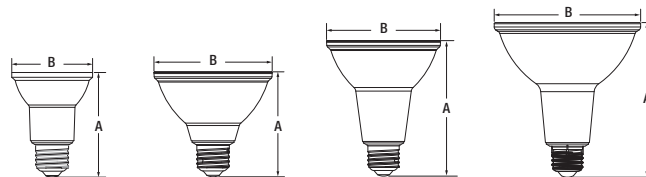

1. Hours lifetime with 70% lumen maintenance
2. Thermally stable typical CCT (±10%)
3. CRI – Color Rendering Index (typical)
4. Thermally stable typical lumens (±10%)

Physical Information

Lamp Description	(A) MOL	(B) Diameter
LED PAR20	3.27 in	2.51 in
LED PAR30	3.34 in	3.74 in
LED PAR30LN	4.44 in	3.74 in
LED PAR38	5.11 in	4.80 in

Additional Specification Information

- Not for use with emergency light fixtures or exit lights.