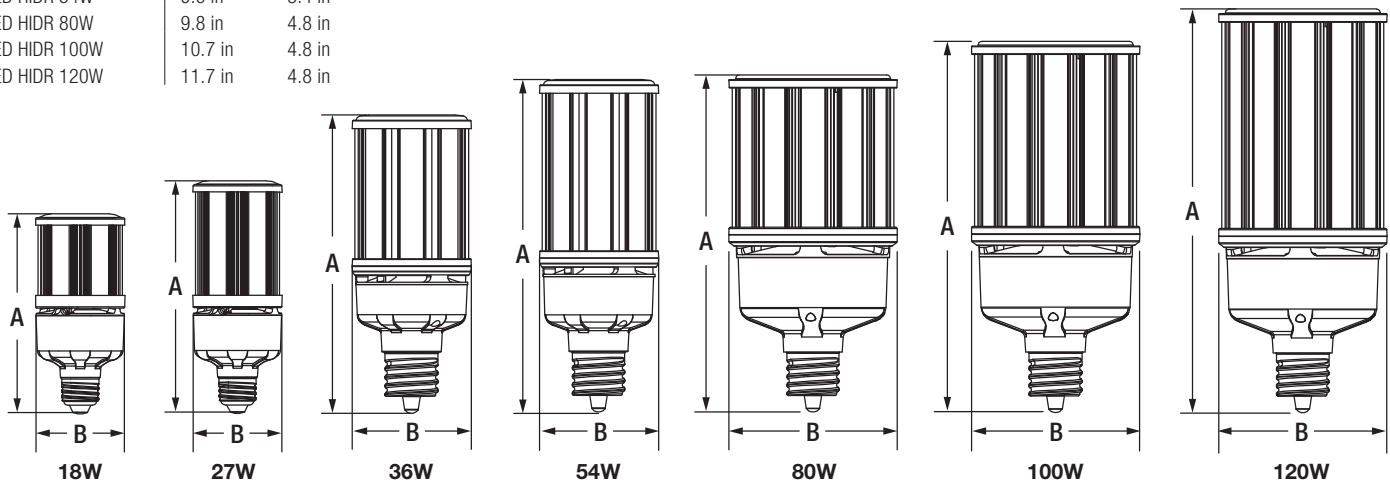

Physical Information

Lamp Description	(A) MOL	(B) Diameter
LED HIDR 18W	5.7 in	2.5 in
LED HIDR 27W	6.6 in	2.5 in
LED HIDR 36W	8.5 in	3.4 in
LED HIDR 54W	9.6 in	3.4 in
LED HIDR 80W	9.8 in	4.8 in
LED HIDR 100W	10.7 in	4.8 in
LED HIDR 120W	11.7 in	4.8 in