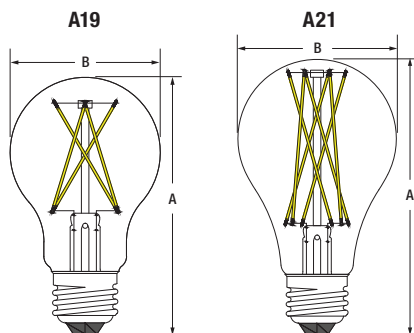

- cULus
- RoHS
- Lead Free
- FCC*
- ENERGY STAR®
- California Title 20

*FCC Title 47 CFR, Part 15 Subpart B Class B

Specification Data

Catalog #	Type
Project	
Comments	
Prepared by	

Ordering Guide

LED	XX	AXX	DIM	XX	9	XX	13Y	TL	RPX
LED	Wattage 5.5 = 5.5 Watts 8 = 8 Watts 11 = 11 Watts 13 = 13 Watts 15 = 15 Watts	Lamp Type A19, A21	DIM = Dimmable	Bulb Finish CL = Clear O = Omnidirectional	CRI 9 = 90+	Color Temperature 27 = 2700K 30 = 3000K 40 = 4000K 50 = 5000K	Lamp Life 13Y = 13 Year Life	TL = Natural with TruWave Technology™	RP = Retail Pack RP4 = 4PK Retail

Physical Information

	(A) Height inches (mm)	(B) Diameter inches (mm)
A19	4.05 (103)	2.36 (60)
A21	4.57 (116)	2.64 (67)

Color Quality Comparison

CCT	Spectral Power Distribution	TM-30-18 Fidelity Index
2700K	<p>Spectral Power Distribution for TruWave, 2700K Scaled to 800 lm</p> 	<p>TM-30-18 Fidelity Index</p> 
3000K	<p>Spectral Power Distribution for TruWave, 3000K Scaled to 800 lm</p> 	<p>TM-30-18 Fidelity Index</p> 
4000K	<p>Spectral Power Distribution for TruWave, 4000K Scaled to 800 lm</p> 	<p>TM-30-18 Fidelity Index</p> 
5000K	<p>Spectral Power Distribution for TruWave, 5000K Scaled to 800 lm</p> 	<p>TM-30-18 Fidelity Index</p> 