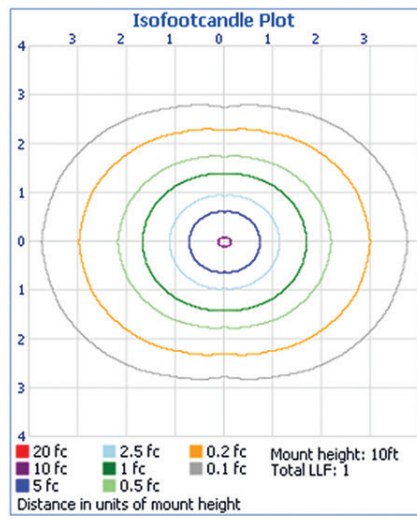

WWW.LEDTRONICS.COM

LOG 632 / Rev 10-2016

Check LEDTRONICS.COM for latest data. Printed material may be outdated.

**PHOTOMETRIC REPORT:**

**LED96T8SM-36W-XPW-101WC**

**Filename:** LED96T8SM-36W-XPW-101WC  
**Manufacturer:** LEDTRONICS  
**Luminaire:** CLEARLENS, 35.6W, 120VAC  
**Lamp Output:** 1 lamp(s), rated Lumens/lamp: 2568.4  
**Max Candela:** 769.0 at Horizontal: 67.5°, Vertical: 0°  
**Luminous Opening:** Point  
**Test:** 1-6-16  
**Photometry:** Type C  
**CIE Class:** Direct  
**Cutoff Class:** Cutoff  
**Nema Type:** 7 X 7

**Illuminance at a Distance**

Center Beam FC	Beam Width
268.02 fc	5.1ft 8.0ft
67.01 fc	10.3ft 16.0ft
29.78 fc	15.4ft 24.0ft
16.75 fc	20.5ft 32.0ft
10.72 fc	25.6ft 40.0ft
7.45 fc	30.8ft 48.0ft

Vert. Spread: 114.0° Horiz. Spread: 134.7°

**PHOTOMETRIC REPORT:**

**LED96T8SM-36W-XPW-101WF**

**Filename:** LED96T8SM-36W-XPW-101WF  
**Manufacturer:** LEDTRONICS  
**Luminaire:** FROSTED LENS, 33.9W, 120VAC  
**Lamp Output:** 1 lamp(s), rated Lumens/lamp: 4295.2  
**Max Candela:** 1,034.0 at Horizontal: 90°, Vertical: 15°  
**Luminous Opening:** Point  
**Test:** 4-22-16  
**Photometry:** Type C  
**CIE Class:** Semi-Direct  
**Cutoff Class:** Noncutoff

**Illuminance at a Distance**

Center Beam FC	Beam Width
367.20 fc	4.8ft 22.5ft
91.80 fc	9.5ft 45.0ft
40.80 fc	14.3ft 67.5ft
22.95 fc	19.1ft 90.0ft
14.69 fc	23.9ft 112.5ft
10.20 fc	28.6ft 135.0ft

Vert. Spread: 110.1° Horiz. Spread: 163.1°