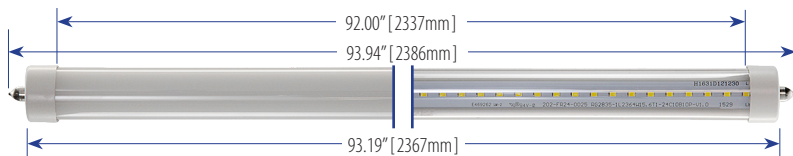

Available Watt/Lumen Options:

- 27 Watts / 2700 lm
- 30 Watts / 3000 lm
- 40 Watts / 4000 lm
- 45 Watts / 4500 lm

LEDTRONICS

America's Premium Brand LED Company™

23105 Kashiwa Court, Torrance, CA 90505
Phone: (800) 579.4875 / (310) 534.1505

Fax: (310) 534.1424

E-mail: info@ledtronics.com

Website: ledtronics.com

© 2016 LEDtronics, Inc.

To order LEDtronics products, contact the Distributor or Sales Representative in your area.

Visit our website to find your local Distributor or Representative from our worldwide network:

LEDtronics.com

WWW.LEDTRONICS.COM

LOG 632 / Rev 10-2016

Check LEDTRONICS.COM for latest data. Printed material may be outdated.