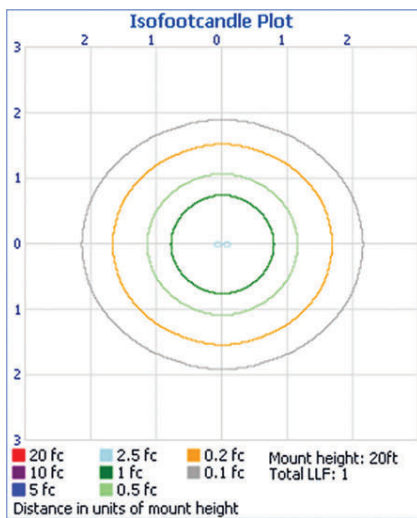

PHOTOMETRIC REPORT:

LED96T8SM-36W-XWW-101WF