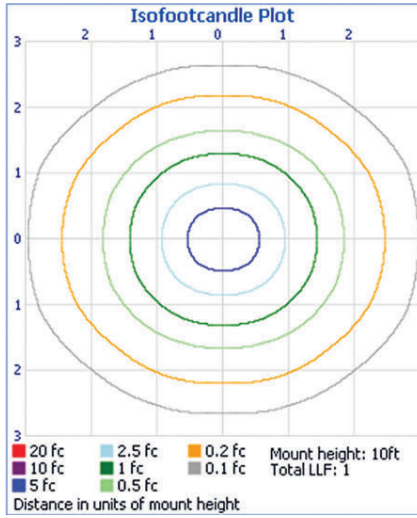

WWW.LEDTRONICS.COM

LOG 632 / Rev 10-2016

Check LEDTRONICS.COM for latest data. Printed material may be outdated.

**PHOTOMETRIC REPORT:**

**LED96T8SM-36W-XPW-101WC**

**Filename:** LED96T8SM-36W-XPW-101WC  
**Manufacturer:** LEDTRONICS  
**Luminaire:** CLEARLENS, 35.6W, 120VAC  
**Lamp Output:** 1 lamp(s), rated Lumens/lamp: 2568.4  
**Max Candela:** 769.0 at Horizontal: 67.5°, Vertical: 0°  
**Luminous Opening:** Point  
**Test:** 1-6-16  
**Photometry:** Type C  
**CIE Class:** Direct  
**Cutoff Class:** Cutoff  
**Nema Type:** 7 X 7

**Illuminance at a Distance**

Center Beam FC	Beam Width
268.02 fc	5.1ft 8.0ft
67.01 fc	10.3ft 16.0ft
29.78 fc	15.4ft 24.0ft
16.75 fc	20.5ft 32.0ft
10.72 fc	25.6ft 40.0ft
7.45 fc	30.8ft 48.0ft

Vert. Spread: 114.0° Horiz. Spread: 134.7°