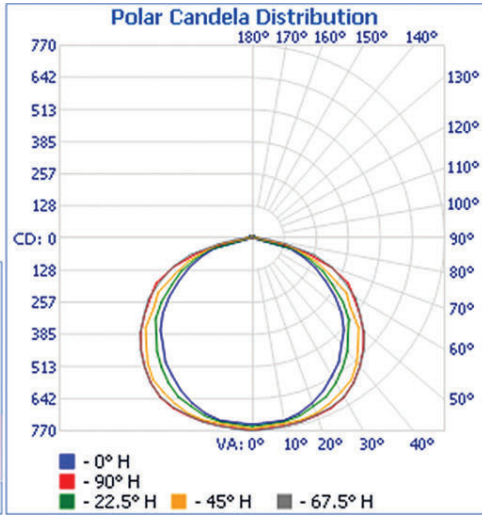

Over 30 Years of LEDtronics Design, Engineering & Manufacturing Experience

LED96T8SM-36W-XPW-101WC (Clear Lens)  
LED96T8SM-36W-XPW-101WF (Frosted Lens)

	101WC	101WF
Input Power	34 Watts	35 Watts
Input Voltage	100~277VAC (Tested @120VAC)	
Input Current	0.288 A	0.290 A
Total Lumens	4729 lm	4295 lm
Max. Candela	1471 cd	1035 cd
Power Factor	0.97	0.95
Efficacy	139 lm/W	135 lm/W
Emitted Color	Pure White	
Color Temperature	5000K~5500K	
CRI	>80	
Illumination Angle	125° x 123°	110° x 165°
Oper. Temperature	-4°F to 113°F (-20°C to 45°C)	
Protection Rating	IP20	
Heatsink	Aluminum / Silver Color	
Lens	PC / Clear	PC / Frosted
Base	1 Pin / Fa8	
Dimensions	93.94 x Ø1.02 inch / 2386 x Ø26 mm	
Net Weight	1.5 lbs / 680.4 g	

WWW.LEDTRONICS.COM

LOG 632 / Rev 10-2016

Check LEDTRONICS.COM for latest data. Printed material may be outdated.

**PHOTOMETRIC REPORT:**

**LED96T8SM-36W-XPW-101WC**

**Filename:** LED96T8SM-36W-XPW-101WC  
**Manufacturer:** LEDTRONICS  
**Luminaire:** CLEARLENS, 35.6W, 120VAC  
**Lamp Output:** 1 lamp(s), rated Lumens/lamp: 2568.4  
**Max Candela:** 769.0 at Horizontal: 67.5°, Vertical: 0°  
**Luminous Opening:** Point  
**Test:** 1-6-16  
**Photometry:** Type C  
**CIE Class:** Direct  
**Cutoff Class:** Cutoff  
**Nema Type:** 7 X 7

**Illuminance at a Distance**

Center Beam FC	Beam Width
268.02 fc	5.1ft 8.0ft
67.01 fc	10.3ft 16.0ft
29.78 fc	15.4ft 24.0ft
16.75 fc	20.5ft 32.0ft
10.72 fc	25.6ft 40.0ft
7.45 fc	30.8ft 48.0ft

Vert. Spread: 114.0° Horiz. Spread: 134.7°

**Illuminance at a Distance**

Center Beam FC	Beam Width
367.20 fc	4.8ft 22.5ft
91.80 fc	9.5ft 45.0ft
40.80 fc	14.3ft 67.5ft
22.95 fc	19.1ft 90.0ft
14.69 fc	23.9ft 112.5ft
10.20 fc	28.6ft 135.0ft

Vert. Spread: 110.1° Horiz. Spread: 163.1°