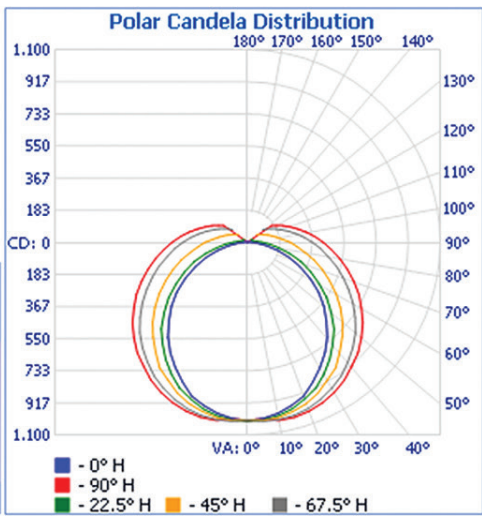

WWW.LEDTRONICS.COM

LOG 632 / Rev 10-2016

Check LEDTRONICS.COM for latest data. Printed material may be outdated.

**PHOTOMETRIC REPORT:**

**LED96T8SM-36W-XPW-101WC**

**Filename:** LED96T8SM-36W-XPW-101WC  
**Manufacturer:** LEDTRONICS  
**Luminaire:** CLEARLENS, 35.6W, 120VAC  
**Lamp Output:** 1 lamp(s), rated Lumens/lamp: 2568.4  
**Max Candela:** 769.0 at Horizontal: 67.5°, Vertical: 0°  
**Luminous Opening:** Point  
**Test:** 1-6-16  
**Photometry:** Type C  
**CIE Class:** Direct  
**Cutoff Class:** Cutoff  
**Nema Type:** 7 X 7

**Illuminance at a Distance**

Center Beam FC	Beam Width
268.02 fc	5.1ft 8.0ft
67.01 fc	10.3ft 16.0ft
29.78 fc	15.4ft 24.0ft
16.75 fc	20.5ft 32.0ft
10.72 fc	25.6ft 40.0ft
7.45 fc	30.8ft 48.0ft

Vert. Spread: 114.0° Horiz. Spread: 134.7°

**PHOTOMETRIC REPORT:**

**LED96T8SM-36W-XPW-101WF**

**Filename:** LED96T8SM-36W-XPW-101WF  
**Manufacturer:** LEDTRONICS  
**Luminaire:** FROSTED LENS, 33.9W, 120VAC  
**Lamp Output:** 1 lamp(s), rated Lumens/lamp: 4295.2  
**Max Candela:** 1,034.0 at Horizontal: 90°, Vertical: 15°  
**Luminous Opening:** Point  
**Test:** 4-22-16  
**Photometry:** Type C  
**CIE Class:** Semi-Direct  
**Cutoff Class:** Noncutoff

**Illuminance at a Distance**

Center Beam FC	Beam Width
367.20 fc	4.8ft 22.5ft
91.80 fc	9.5ft 45.0ft
40.80 fc	14.3ft 67.5ft
22.95 fc	19.1ft 90.0ft
14.69 fc	23.9ft 112.5ft
10.20 fc	28.6ft 135.0ft

Vert. Spread: 110.1° Horiz. Spread: 163.1°