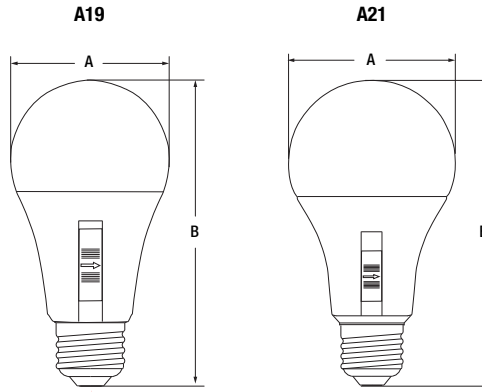

LED584R3 9-24

Catalog #	Type
Project	
Comments	
Prepared by	

Ordering Guide

LED	XXX	XXXXX	DIM	XX	9	SC3	TL	XXXX	RPX
Product Name	Wattage	Lamp Type	DIM = Dimmable	Bulb Finish	CRI	Color Temperature	Family Brand	Beam Angle	Packaging
LED = LED	5 = 5 watts	A19, A21, BR30		-- = Plastic	9 = >90	SC3 = Selectable	TL = TruWave®	FL40 = 40° Flood	RP = Retail
Technology	7.5 = 7.5 watts	BR40, PAR38,		CL = Clear		2700K/3000K/3500K/		(PAR38 only)	Packaging
	8.5 = 8.5 watts	ST19, G25		Glass		4000K/5000K		ADJ = Adjustable	2 = 2 SKU
	9 = 9 watts							Beam 15°, 25°, 40°	
	13 = 13 watts								
	15 = 15 watts								
	15.5 = 15.5 watts								

Physical Information

Lamp Description	(A) Diameter in (mm)	(B) Height in (mm)
A19 CCT Select	2.36 (60)	4.64 (118)
A21 CCT Select	2.75 (70)	5.0 (128)
BR30 CCT Select	3.74 (95)	5.12 (130)
BR40 CCT Select	4.72 (120)	6.25 (159)
PAR38 CCT Select	4.76 (121)	5.12 (130)
ST19 CCT Select	2.28 (58)	5.59 (142)
G25 CCT Select	3.15 (80)	4.96 (126)