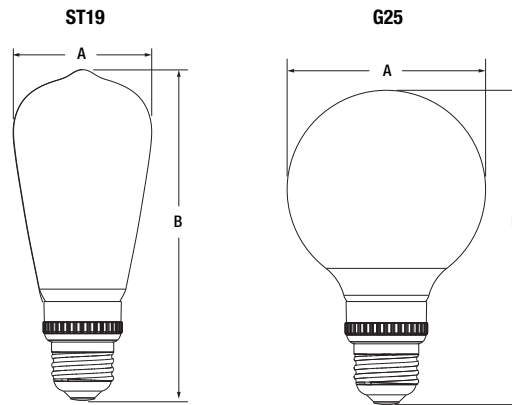

LED584R3 9-24

Catalog #	Type
Project	
Comments	
Prepared by	

Ordering Guide

LED	XXX	XXXXX	DIM	XX	9	SC3	TL	XXXX	RPX
Product Name	Wattage	Lamp Type	DIM = Dimmable	Bulb Finish	CRI	Color Temperature	Family Brand	Beam Angle	Packaging
LED = LED	5 = 5 watts	A19, A21, BR30		-- = Plastic	9 = >90	SC3 = Selectable	TL = TruWave®	FL40 = 40° Flood	RP = Retail
Technology	7.5 = 7.5 watts	BR40, PAR38,		CL = Clear		2700K/3000K/3500K/		(PAR38 only)	Packaging
	8.5 = 8.5 watts	ST19, G25		Glass		4000K/5000K		ADJ = Adjustable	2 = 2 SKU
	9 = 9 watts							Beam 15°, 25°, 40°	
	13 = 13 watts								
	15 = 15 watts								
	15.5 = 15.5 watts								

Physical Information

Lamp Description	(A) Diameter in (mm)	(B) Height in (mm)
A19 CCT Select	2.36 (60)	4.64 (118)
A21 CCT Select	2.75 (70)	5.0 (128)
BR30 CCT Select	3.74 (95)	5.12 (130)
BR40 CCT Select	4.72 (120)	6.25 (159)
PAR38 CCT Select	4.76 (121)	5.12 (130)
ST19 CCT Select	2.28 (58)	5.59 (142)
G25 CCT Select	3.15 (80)	4.96 (126)