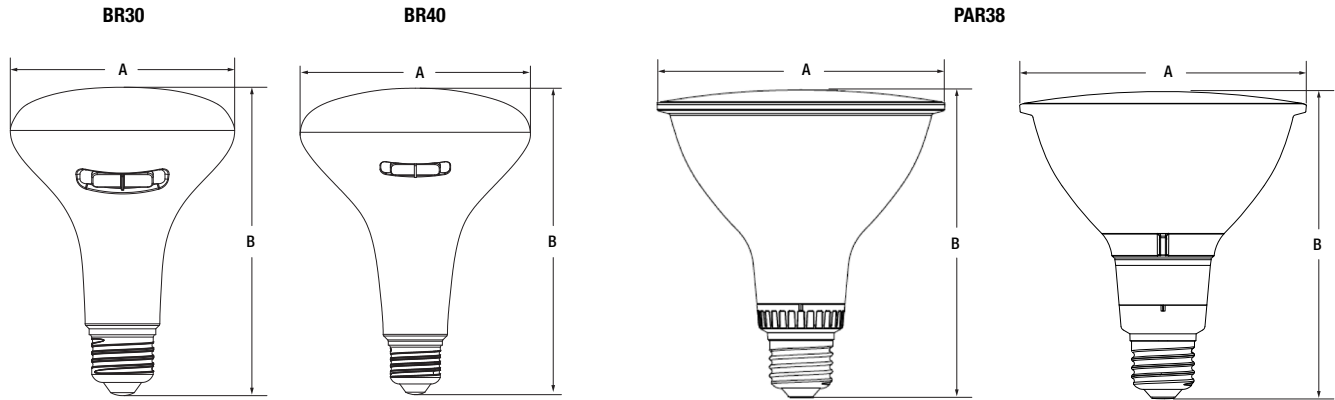

LED584R3 9-24

Catalog #	Type
Project	
Comments	
Prepared by	

Ordering Guide

LED	XXX	XXXXX	DIM	XX	9	SC3	TL	XXXX	RPX
Product Name	Wattage	Lamp Type	DIM = Dimmable	Bulb Finish	CRI	Color Temperature	Family Brand	Beam Angle	Packaging
LED = LED	5 = 5 watts	A19, A21, BR30		-- = Plastic	9 = >90	SC3 = Selectable	TL = TruWave®	FL40 = 40° Flood	RP = Retail
Technology	7.5 = 7.5 watts	BR40, PAR38,		CL = Clear		2700K/3000K/3500K/		(PAR38 only)	Packaging
	8.5 = 8.5 watts	ST19, G25		Glass		4000K/5000K		ADJ = Adjustable	2 = 2 SKU
	9 = 9 watts							Beam 15°, 25°, 40°	
	13 = 13 watts								
	15 = 15 watts								
	15.5 = 15.5 watts								

Physical Information

Lamp Description	(A) Diameter in (mm)	(B) Height in (mm)
A19 CCT Select	2.36 (60)	4.64 (118)
A21 CCT Select	2.75 (70)	5.0 (128)
BR30 CCT Select	3.74 (95)	5.12 (130)
BR40 CCT Select	4.72 (120)	6.25 (159)
PAR38 CCT Select	4.76 (121)	5.12 (130)
ST19 CCT Select	2.28 (58)	5.59 (142)
G25 CCT Select	3.15 (80)	4.96 (126)