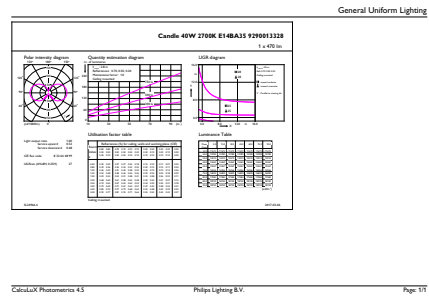

Photometric data

LEDbulb 40W E14 827 CL B35