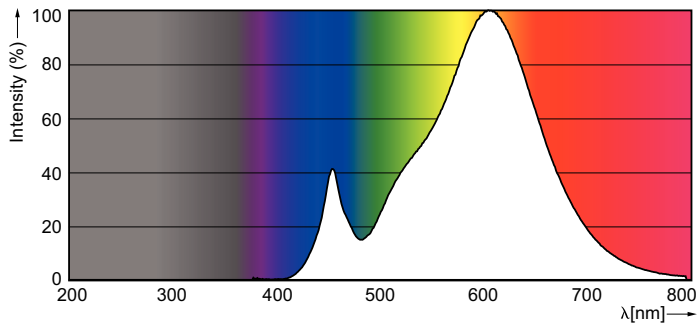

Photometric data

LEDbulb 40W E14 827 CL B35