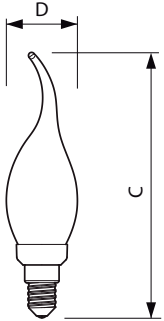

Product data

General Information		Lamp Current (Nom)	
Cap-Base	E14 [E14]		38 mA
Nominal Lifetime (Nom)	15000 h	Wattage Equivalent	40 W
Switching Cycle	20000X	Starting Time (Nom)	0.5 s
Technical Type	5-40W	Warm Up Time to 60% Light (Nom)	0.5 s
		Power Factor (Nom)	0.7
		Voltage (Nom)	220-240 V
Light Technical		Temperature	
Color Code	827 [CCT of 2700K]	T-Case Maximum (Nom)	60 °C
Luminous Flux (Nom)	470 lm		
Luminous Flux (Rated) (Nom)	470 lm	Controls and Dimming	
Color Designation	Warm White (WW)	Dimmable	Yes
Correlated Color Temperature (Nom)	2700 K		
Luminous Efficacy (rated) (Nom)	94.00 lm/W	Mechanical and Housing	
Color Consistency	<6	Bulb Finish	Clear
Color Rendering Index (Nom)	80		
LLMF At End Of Nominal Lifetime (Nom)	70 %	Approval and Application	
		Energy Efficiency Label (EEL)	A+
		Energy Consumption kWh/1000 h	5 kWh
Operating and Electrical			
Input Frequency	50 to 60 Hz		
Power (Rated) (Nom)	5 W		

Numerator - Packs per outer box	10
Material Nr. (12NC)	929001332802
Net Weight (Piece)	0.020 kg

Dimensional drawing

Candle BA35 4.5-40W 470lm 2700K D Clear

Product	D	C
CLA LEDCandle D 5-40W BA35 E14 827 CL	35 mm	129 mm