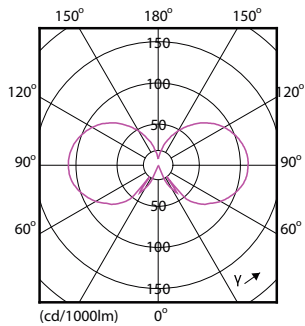

Photometric data

LEDbulb 40W E14 827 CL B35