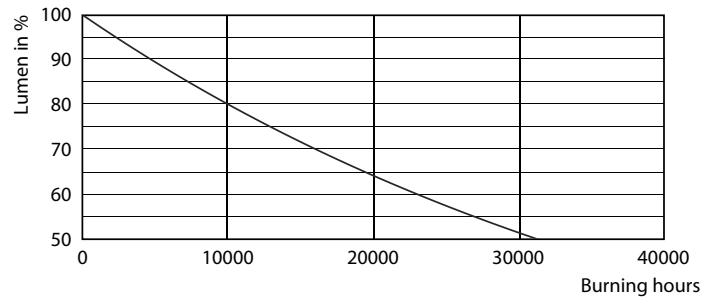

Product data

General Information		Lamp Current (Nom)	
Cap-Base	E14 [E14]		38 mA
Nominal Lifetime (Nom)	15000 h	Wattage Equivalent	40 W
Switching Cycle	20000X	Starting Time (Nom)	0.5 s
Technical Type	5-40W	Warm Up Time to 60% Light (Nom)	0.5 s
		Power Factor (Nom)	0.7
		Voltage (Nom)	220-240 V
Light Technical		Temperature	
Color Code	827 [CCT of 2700K]	T-Case Maximum (Nom)	60 °C
Luminous Flux (Nom)	470 lm		
Luminous Flux (Rated) (Nom)	470 lm	Controls and Dimming	
Color Designation	Warm White (WW)	Dimmable	Yes
Correlated Color Temperature (Nom)	2700 K		
Luminous Efficacy (rated) (Nom)	94.00 lm/W	Mechanical and Housing	
Color Consistency	<6	Bulb Finish	Clear
Color Rendering Index (Nom)	80		
LLMF At End Of Nominal Lifetime (Nom)	70 %	Approval and Application	
		Energy Efficiency Label (EEL)	A+
		Energy Consumption kWh/1000 h	5 kWh
Operating and Electrical			
Input Frequency	50 to 60 Hz		
Power (Rated) (Nom)	5 W		

Photometric data

LEDbulb 40W E14 827 CL B35

Classic filament LED candles and lusters

Lifetime

LEDbulb 40W E27 827 CL A60 D

LEDbulb 40W E27 827 CL A60 D