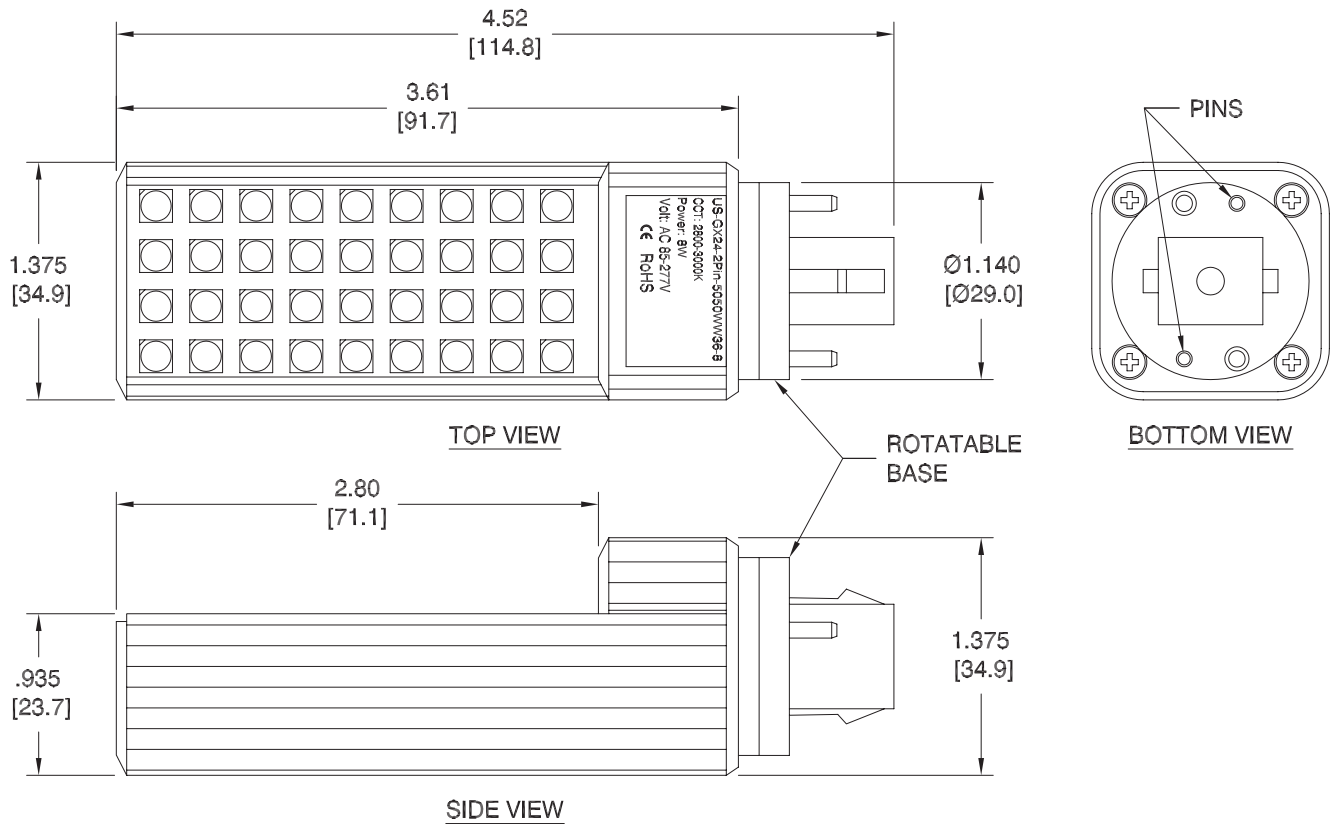

LEDG24DU-8W-XIW-001AW

LED Light Bulb, CFL Style, 2 Pin G24 Base
85~277VAC, Warm White, 3000K
Viewing Angle 120° @ 50% Intensity

Notes:

1. All Dimensions are in Inches [Millimeters].
2. If the previous non-LED lamp used a ballast or starter, they should be removed or bypassed.

○ Electro-Optical Characteristics

Input Voltage (typ)	85~277VAC
Tested @ (Voltage)	120VAC
Power Consumption	6.9W
Current Consumption	0.058 A
Efficacy: (Lm/W)	94
Lumens	647 lm
Total Ft-Cd	240 cd
Power Factor	0.98
CRI (Ra)	> 80
CCT	2700K~3000K
Color	Warm White
Viewing Angle @ 50% Intesity	110°

○ Features

Operating Temperature	-37°C to +55°C
Base Color	White
Base Material	Polycarbonate
Lens Color	Clear
Heatsink Color	Silver
Heatsink Material	Extruded Aluminum
Heatsink Temperature	44°C
LED qty.	36pcs. SMD5050
Dimmable	No
Warranty	3 Years
Weight	0.187 lbs.