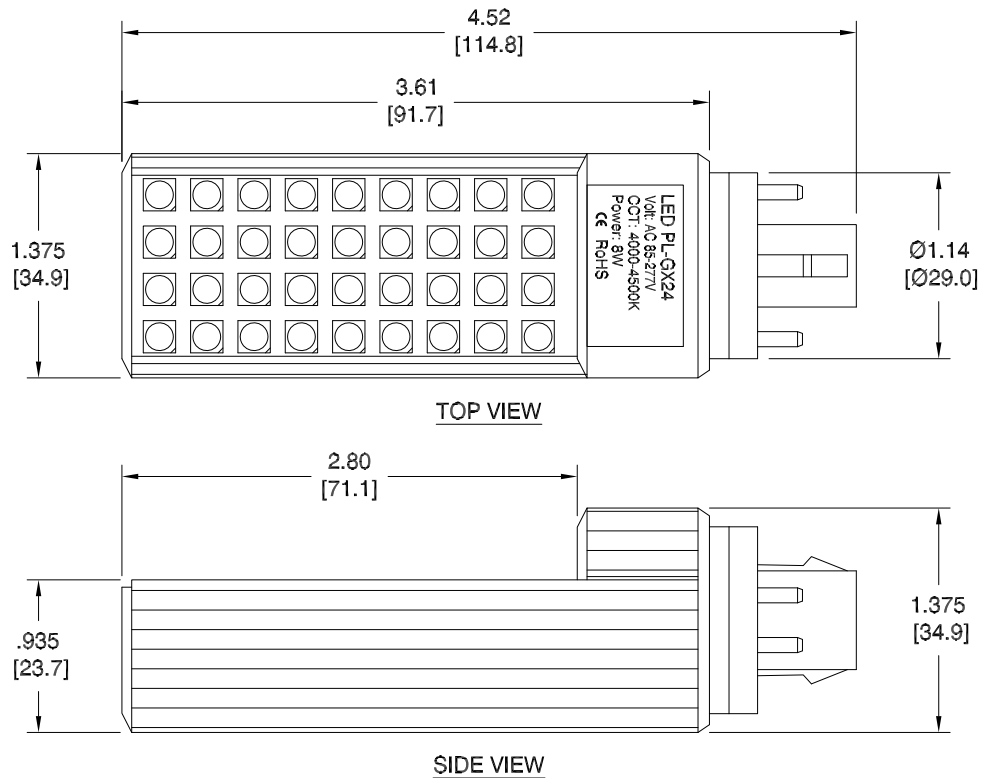

LEDG24QU-8W-XWW-120AW

LED Light Bulb, CFL Style, 4 Pin G24 Base
85~277VAC, Natural White, 4200K
100° Viewing Angle

DWG BY:
LT / GP
11-16-12

CHK BY:
PL
11-29-12

R&D:
BJ
11-29-12

REVISION LTR: -

11-16-12

Notes:

1. All Dimensions are in Inches [Millimeters].
2. If the previous non-LED lamp used a ballast or starter, they should be removed or bypassed.

○ Specification

Input Voltage (typ)	85~277VAC
Tested @ (Voltage)	120VAC
Power Consumption	6.5W
Current Consumption	0.055 A
Efficacy: (Lm/W)	85
Lumens	550 lm
Total Ft-Cd	215 cd
Power Factor	0.98
CRI (Ra)	> 80
Color Correlated Temperature (CCT)	4000K~4500K
Color	Natural White
Viewing Angle	100°
Operating Temperature	-37°C to +55°C
Heatsink Temperature	34°C
Lens	Clear
Body Color	Silver & White
Weight	0.187 lbs.