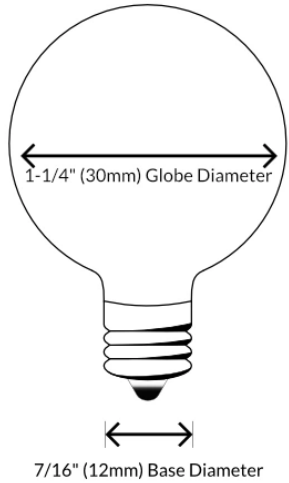

LEDGG3012WW

LED G30 Globe Bulb, Glass, 0.6W - Warm White

G30 Globe Light Bulb w/ Candelabra Base

BULB BASE	Candelabra Base (C7/E12)
BULB COLOR	Warm White
BULB MATERIAL	Glass
BULB WATTAGE	0.6W
TYPE OF LIGHT	LED
BULB COLOR TEMP (K):	2500K
DIMENSIONS	Diameter: 1-1/4"
# OF LEDS	3 LEDs
DIMMABLE	Non-Dimmable
BULB SHAPE	G30 Globe
COMPATIBLE STRINGS	Candelabra (E12) Base Strings - Commercial Grade Standard Grade
USE	Indoor/Outdoor