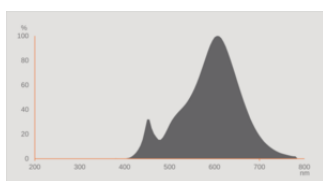

Photometrical data

Luminous flux	1055 lm
Nominal useful luminous flux 90°	1055 lm
Luminous efficacy	106 lm/W
Lumen main.fact.at end of nom.life time	0.70
Light color (designation)	Warm White
Color temperature	2700 K
Color rendering index Ra	≥80
Light color	827
Standard deviation of color matching	≤6 sdcn
Rated LLMF at 6,000 h	0.80
Flickering metric (Pst LM)	0.2
Stroboscope effect metric (SVM)	0.7

Light technical data

Beam angle	200 °
Warm-up time (60 %)	< 0.50 s
Starting time	< 0.5 s
Rated beam angle (half peak value)	200.00 °

Dimensions & Weight

Overall length	1000.00 mm
Diameter	29.00 mm
Maximum diameter	29 mm
Product weight	245.00 g