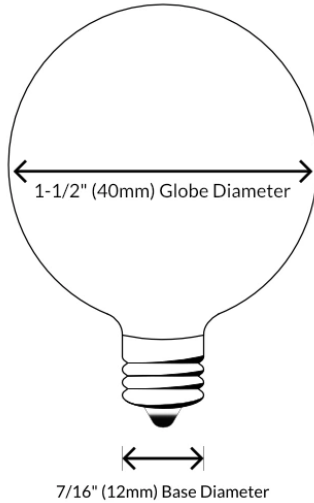

## LEDTGG4012WW27

LED Premium G40 Globe Glass Party Bulb, 1 SMD LED, 0.8W, Warm White (2700K)

### G40 Globe Light Bulb w/ Candelabra Base

BULB BASE	Candelabra Base (C7/E12)
BULB COLOR	Warm White
BULB MATERIAL	Glass
BULB WATTAGE	0.8W
TYPE OF LIGHT	LED
BULB COLOR TEMP (K):	2700K
DIMENSIONS	Length: 2-1/2"   Diameter: 1-1/2"
# OF LEDS	1 SMD LED
DIMMABLE	LED Dimmable (only with a LED compatible dimmer)
BULB SHAPE	G40 Globe
COMPATIBLE STRINGS	Candelabra (E12) Base Strings - <b>Commercial Grade</b>   <b>Standard Grade</b>
USE	Indoor/Outdoor