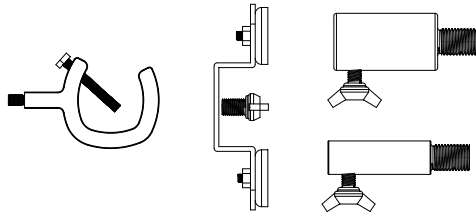

Accessories

Item Number	Ordering Abbreviation	Description
41147	LEDWORKLIGHTTRIPOD	Tripod/Portable Stand
41148	LEDWORKLIGHTMOUNTINGPACK	Work Light Mounting Pack

Work Light Mounting Pack