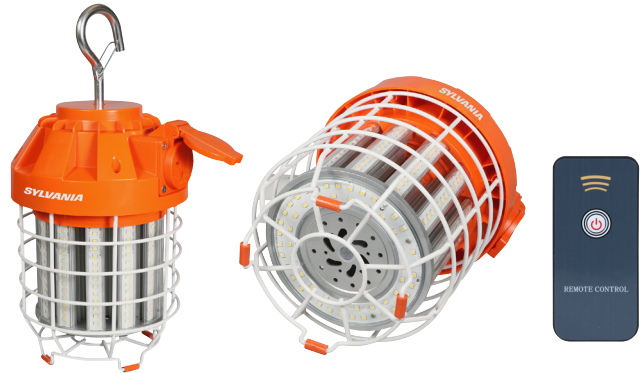

SYLVANIA Luminaires

ULTRA LED™ Work Light

Application

ULTRA LED Work Lights are ideal for temporary lighting with a versatile and a durable design for indoor construction and job site applications to replace HID and fluorescent lights.

Benefits and Features

- Linkable with a wide variety of mounting options
- Integrated power cord (up to 35ft on higher wattage models)
- Strong and durable construction with a versatile design for various mounting options
- Lasts up to 5x longer than HID lamps
- No warm-up time, instant on with full light output and stable color
- Consumes up to 74% less energy than equivalent HID lamps while delivering same light output
- Replacement for 175W-400W HID applications
- Up to 130 LPW
- 5000K color temperature
- CRI 80+
- 308° beam angle (or omnidirectional)
- Additional accessories available

Electrical

- 120VAC
- Power Factor >90%
- 6kV surge protection

Rated Life

- 50,000 hours (L₇₀)

Warranty

- Standard 5 year lamp warranty

Ambient Operating Range

- -4°F to 113°F (-20°C to 45°C)

Wattage Comparison

Traditional Source	Traditional System Wattage	LED System Wattage	Energy Savings	Energy Savings Over Lamp Life
HID Metal Halide	175W	60W	74%	$633
HID Metal Halide	250W	100W	74%	$825
HID Metal Halide	400W	130W	73%	$1485

*Energy savings over life of lamp calculated at $0.11/kWh

Certifications and Listings

- IP64 Rated
- UL Damp Rated
- RoHS
- FCC*

Installation

- Screw in the mounting hook provided into the lamp base and hang the lamp on to a ceiling hook, if required.
- Lamp operates directly on line voltage, 120VAC.
- For linking additional lamps, connect the power cable to the expansion outlet on the lamp.