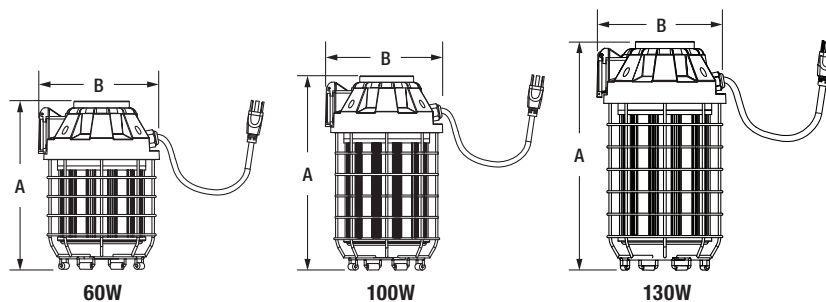

Specification Data

Catalog #	Type
Project	
Comments	
Prepared by	

Ordering Guide

LED	WORKLIGHT	XXX	8	50	PLG	RMT
LED Lamps and Retrofits	Lamp Type Temporary Work Light	Wattage 060 = 60 Watts 100 = 100 Watts 130 = 130 Watts	CRI 8 = 80+	Color Temperature 50 = 5000K	Connection Type Power connection through a plug	Accessory Remote included as a standard accessory

Ordering Information

Item Number	Ordering Abbreviation	Power (W)	Replaces	Cord Length (ft)	Linkability	Input Voltage (V)	Average Life (hrs)	CCT	Typical Lumens (lm)	CRI	Case Qty	CEC
40974	LEDWORKLIGHT060850PLGRMT	60	175W	15.5	Up to 16 lamps	120	50,000	5000K	7500	80+	4	Yes
40975	LEDWORKLIGHT100850PLGRMT	100	250W	35	Up to 10 lamps	120	50,000	5000K	12,000	80+	4	Yes
40976	LEDWORKLIGHT130850PLGRMT	130	400W	35	Up to 6 lamps	120	50,000	5000K	17,000	80+	4	Yes

Physical Information

Lamp Description	(A) Length (in)	(B) Diameter (in)
60W Work Light	9.7	6.7
100W Work Light	11.6	6.7
130W Work Light	12.5	6.7