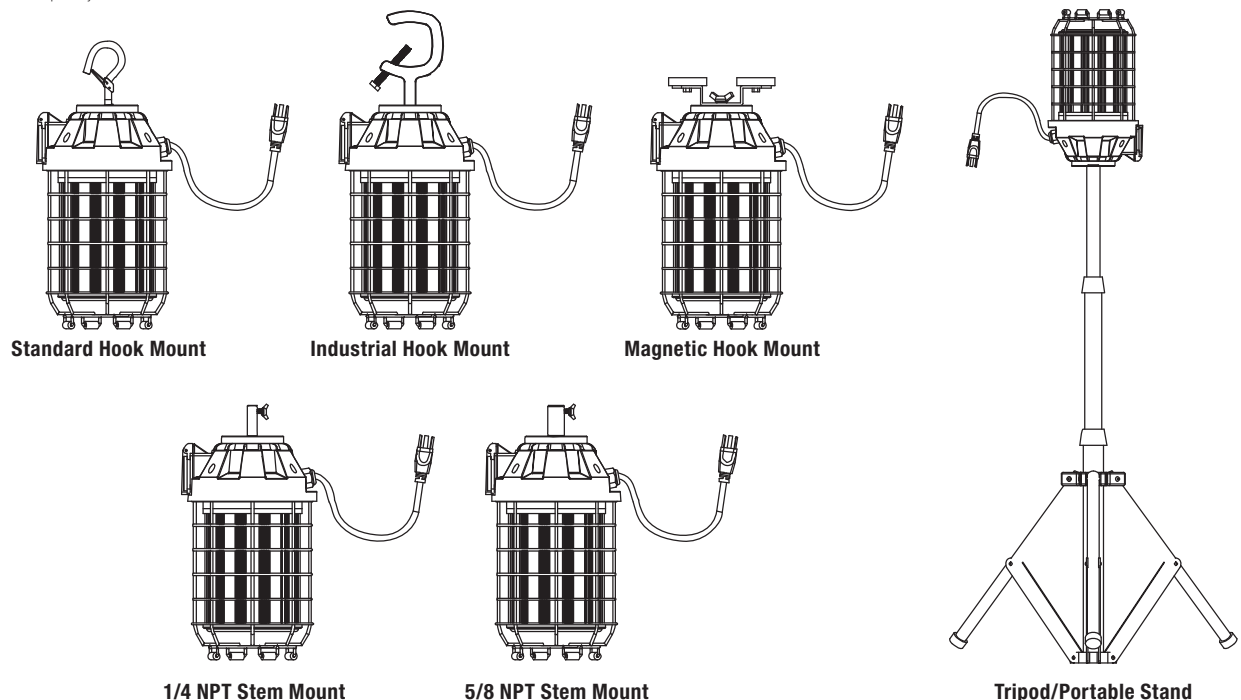

Luminaire Length with Mounting Accessories

Lamp Description	Standard Hook Mount (included in the box) (in)	Industrial Hook Mount* (in)	Magnetic Hook Mount* (in)	1/4 NPT Stem Mount* (in)	5/8 NPT Stem Mount* (in)	Tripod/Portable Stand* (in)
60W Work Light	13.0	14.6	11.1	11.3	11.3	70.8
100W Work Light	14.9	16.5	13.0	13.1	13.1	72.6
130W Work Light	15.7	17.4	13.9	14.1	14.1	73.5

*Accessories purchased separately