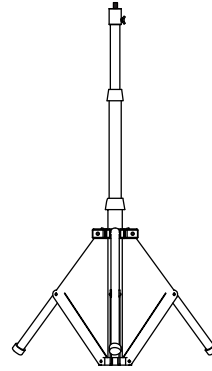

Physical Information

Lamp Description	(A) Length (in)	(B) Diameter (in)
60W Work Light	9.7	6.7
100W Work Light	11.6	6.7
130W Work Light	12.5	6.7

Luminaire Length with Mounting Accessories

Lamp Description	Standard Hook Mount (included in the box) (in)	Industrial Hook Mount* (in)	Magnetic Hook Mount* (in)	1/4 NPT Stem Mount* (in)	5/8 NPT Stem Mount* (in)	Tripod/Portable Stand* (in)
60W Work Light	13.0	14.6	11.1	11.3	11.3	70.8
100W Work Light	14.9	16.5	13.0	13.1	13.1	72.6
130W Work Light	15.7	17.4	13.9	14.1	14.1	73.5

*Accessories purchased separately

Accessories

Item Number	Ordering Abbreviation	Description
41147	LEDWORKLIGHTTRIPOD	Tripod/Portable Stand
41148	LEDWORKLIGHTMOUNTINGPACK	Work Light Mounting Pack

Work Light Mounting Pack

Work Light Tripod

Additional Specifications

- The SYLVANIA ULTRA LED™ Work Light is an integrated LED fixture with no replaceable components
- Not intended for use in dimming applications
- Not suitable for outdoor fixtures with air vents
- Should not be directly exposed to water