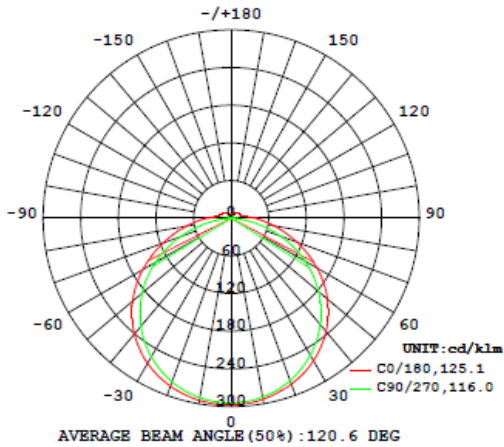

Ordering Guide

LEDWRAP	120	PIR	48	8	40
Product Name	Voltage	Option	Length	CRI	Color Temp
LEDWRAP = LED Wrap Luminaire	120 = 120V	PIR = Passive Infrared Sensor	48 = 48"	8 = >80	40 = 4000K

Ordering Information

Item Number	Ordering Abbreviation	Power (W)	Input Voltage (V)	CRI	CCT	Total Fixture Lumens	LPW	Options
61455	LEDWRAP120PIR48840	48	120	> 80	4000K	4500	94	Integrated Motion Sensor (180° directional)

Photometric Data

Physical Information

Luminaire Description	(A) Length (mm)	(B) Width (mm)	(C) Height (mm)
LEDWRAP	1212	127	34