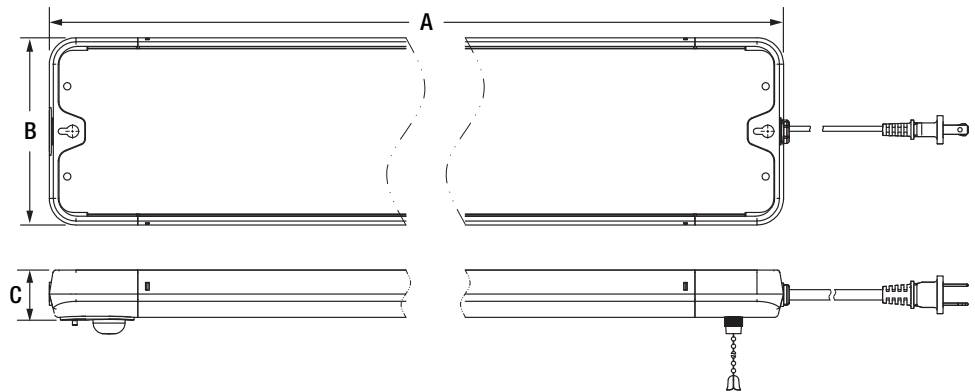

Ordering Guide

LEDWRAP	120	PIR	48	8	40
Product Name	Voltage	Option	Length	CRI	Color Temp
LEDWRAP = LED Wrap Luminaire	120 = 120V	PIR = Passive Infrared Sensor	48 = 48"	8 = >80	40 = 4000K

Ordering Information

Physical Information

Luminaire Description	(A) Length (mm)	(B) Width (mm)	(C) Height (mm)
LEDWRAP	1212	127	34

LEDVANCE LLC
 200 Ballardvale Street
 Wilmington, MA 01887 USA
 Phone 1-800-LIGHTBULB (1-800-544-4828)
 www.sylvania.com