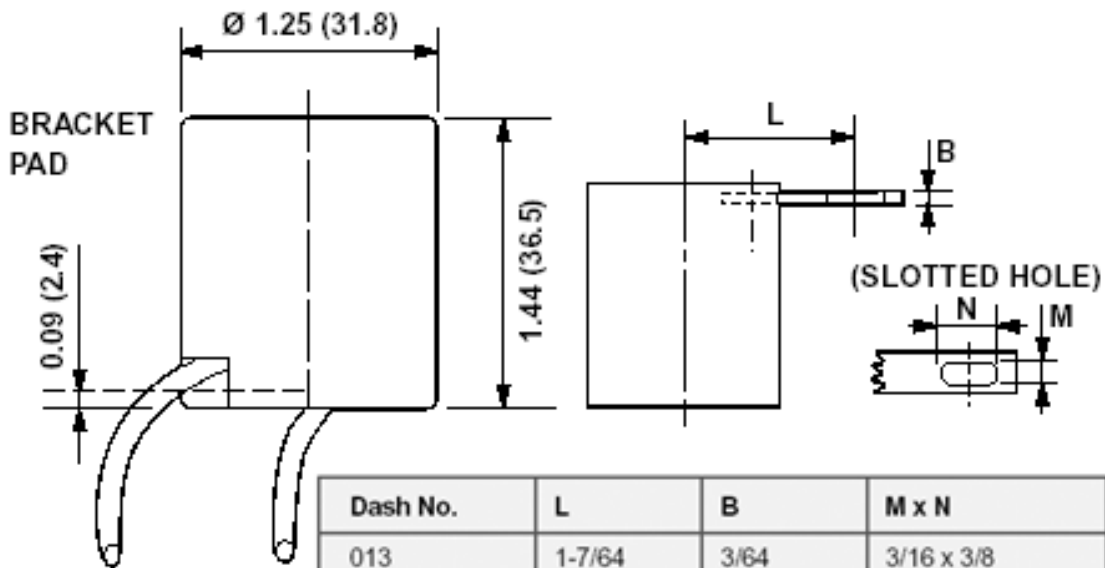

2052-13

UPC Code: 07847718655

Country Of Origin: China

2052-13

Item Description

Medium Base, One-Piece, Keyless, Incandescent, Phenolic Lampholder, Bracket Mount, Single Circuit, Back Wired, - Black

Technical Information

Electrical Specifications

Wattage Rating: 660W

Voltage: 250 Volt

Circuit: Single Circuit

Material Specifications

Availability: Distribution

Color: Black

Mechanical Specifications

Access: Back Wired

Wire Strip Length: 3/4 Inch

Product Features

Availability: Distribution

Lamp Socket Base: Medium

Construction: One-Piece

Body Material: Phenolic

Warranty: 1 Year Limited

Access: Back Wired

Circuit: Single Circuit

Termination: 6-Inch 18-AWM TEW Wire Leads

Standards and Certifications: UL/CSA/NOM

Mounting Type: D-3 Bracket

Screw Shell Material: Aluminum

Standards and Certifications

UL Listed: File E3810

NOM Certified: 057

CSA Certified: File LR-1863