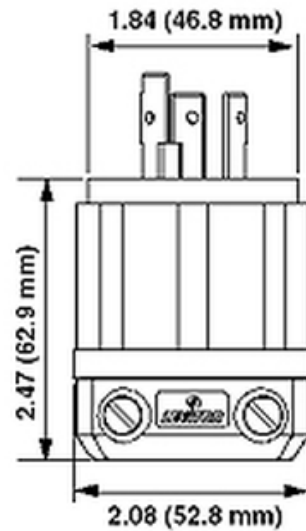

LEVITON-2311-B

Dimensional Diagram

Locking Plug, 20 Amp, 125 Volt, Industrial Grade, Black

20 Amp, 125 Volt, NEMA L5-20P, 2P, 3W, Locking Plug, Industrial Grade, Grounding - BLACK

Leviton's Black & White line of industrial grade plugs, connectors, flanged inlets, and outlets offer superior performance, long lasting reliability and features that are backed by a limited lifetime warranty:

- One piece contacts reduce friction and overheating
- Unique cord clamp accepts wide range of cord sizes
- Rugged nylon construction resists impact, sunlight, chemicals, and rough use
- Industry exclusive limited lifetime warranty