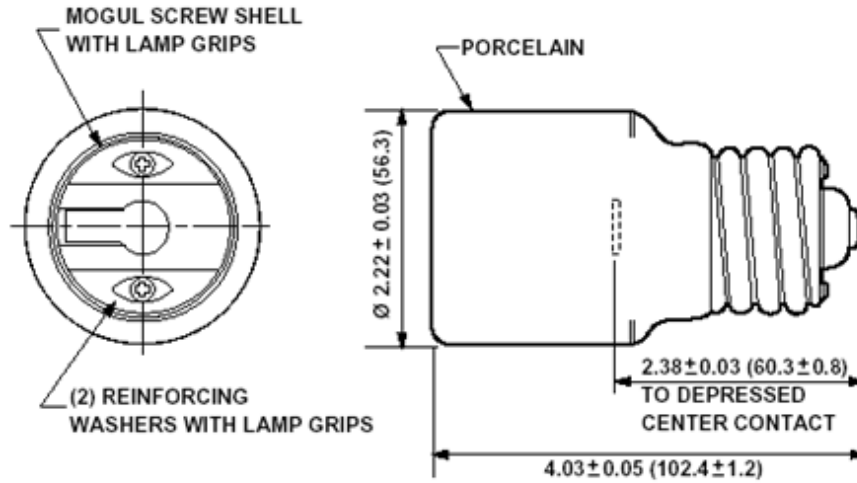

SPECIFICATION SUBMITTAL

JOB NAME:	CATALOG NUMBERS:	
____	____	____
JOB NUMBER:	____	____

Leviton Manufacturing Co., Inc.

201 North Service Road, Melville, NY 11747

Teléfono: +1-800-323-8920 · FAX: +1-800-832-9538 · Tech Line (8:30AM-7:30PM E.S.T. Monday-Friday): +1-800-824-3005

Leviton Manufacturing of Canada, Ltd.

165 Hymus Boulevard, Pointe Claire, Quebec H9R 1E9 · Telephone: +1-800-469-7890 ·

FAX: +1-800-824-3005 · www.leviton.com/canada

Leviton S. de R.L. de C.V.

Lago Tana 43, Mexico DF, Mexico CP 11290 · Tel.: (+52)55-5082-1040 · FAX: (+52)5386-

1797 · www.leviton.com.mx

Visit our Website at: www.leviton.com

© 2012 Leviton Manufacturing Co., Inc. Todos los derechos reservados. Subject to change without notice.

Leviton has a global presence.

If you would like to know where your local Leviton office is located please go to:

www.leviton.com/international/contacts/