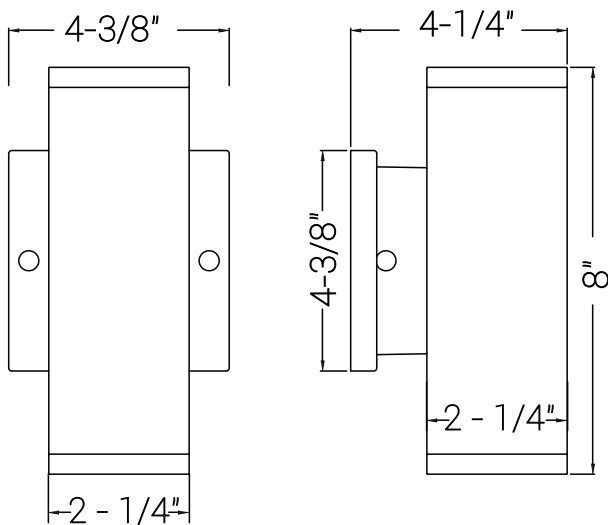

49205-SU

LFX/DOD/T/8/24W/3SCT/BN

8-Inch LED Outdoor Tubular Wall Sconce Light Fixture, 24W, 1800 Lumens, Color Selectable 30K/40K/50K, Dimmable, ETL Listed, Up & Down Lighting, Brushed Nickel, Residential, Commercial Use

Project: _____
Type: _____
Catalog #: _____
Date: _____
Comments: _____

Technical Specifications

Photometrics

Lumen	1800
Emitted Color	CCT Selectable
Color Temp	30K/40K/50K
Color Rendering Index (CRI)	80+
Beam Spread	338°
Lifespan	50000