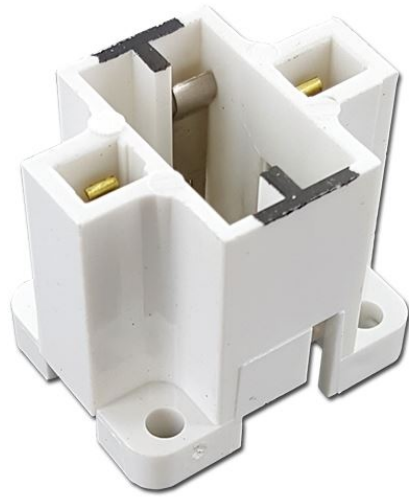

LH0227

13w GX23, GX23-2 2pin CFL socket w/4 hole vertical mounting. Unshunted.