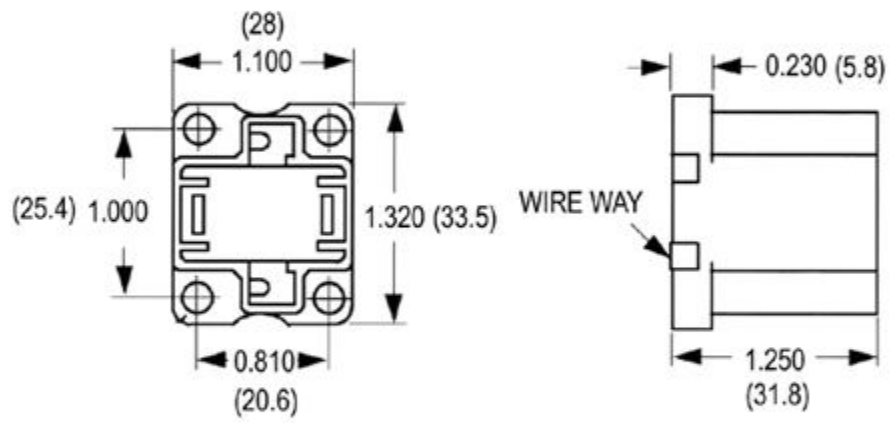

LH0227

13w GX23, GX23-2 2pin CFL socket w/4 hole vertical mounting. Unshunted.