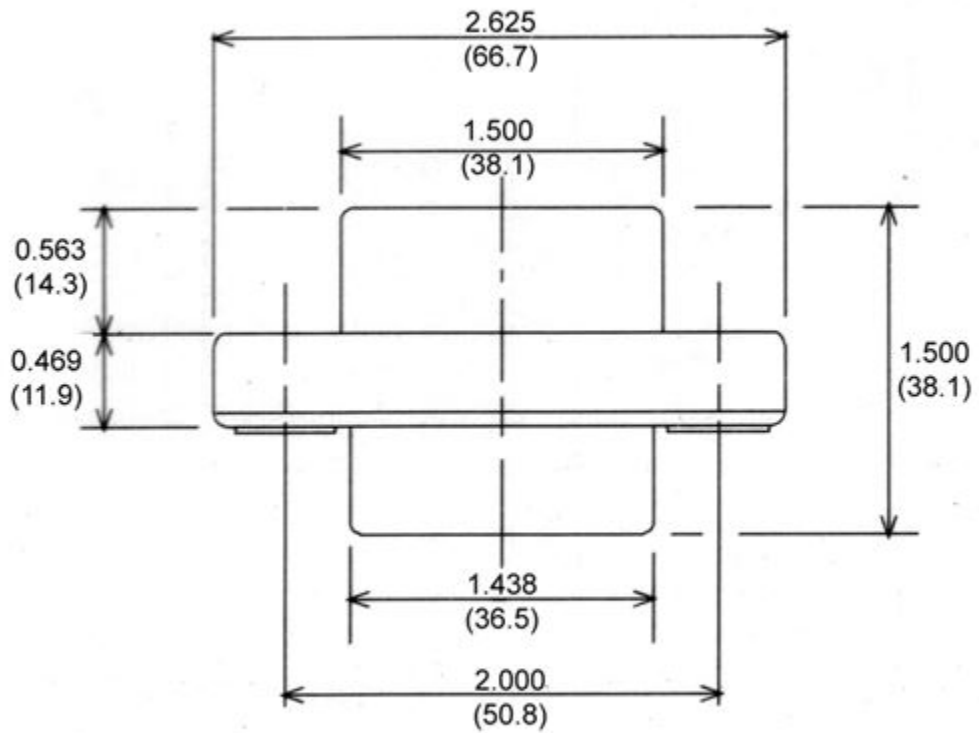

LH0382

E26/E27 medium base lampholder with flanged mounting & screw terminals