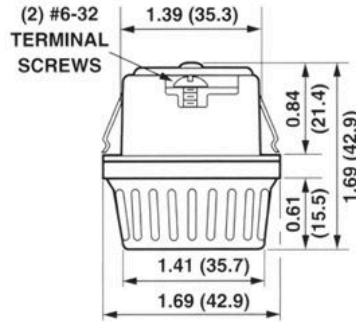

LH0395

Specification

Status	Available
Case Qty	120 (sold individually)
Country of Origin	China
Certifications / Approvals	UL
Rated Wattage	660w
Rated Voltage	250v
Bulb Type	NA
Base Type	E26
Material	Unglazed Porcelain
Termination	#6/32 Screw Terminals
Mounting Type	Snap-In
Dimensions(L/W/H)	_x_x1.64
Weight	0.2