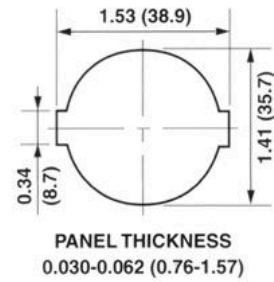

LH0395

Specification

Status	Available
Case Qty	120 (sold individually)
Country of Origin	China
Certifications / Approvals	UL
Rated Wattage	660w
Rated Voltage	250v
Bulb Type	NA
Base Type	E26
Material	Unglazed Porcelain
Termination	#6/32 Screw Terminals
Mounting Type	Snap-In
Dimensions(L/W/H)	_x_x1.64
Weight	0.2