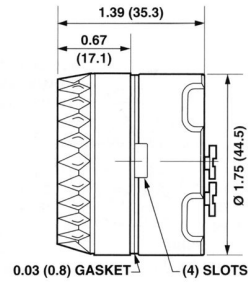

LH0399
(LEVITON-9350)

E26/E27 MEDIUM BASE INCAN
2-PC MOUNTING
#6/32 SCREW TERMINALS
660W
250V
UNGLAZED PORCELAIN
0.17 LB EA