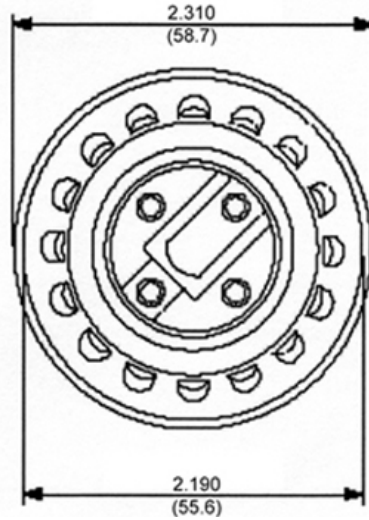

LH0405

Country of Origin	China
Certifications / Approvals	cULus, CSA, NOM
Wattage (Po)	660w
Voltage (V)	250v
Bulb Type	NA
Base Type	E26
Material	Unglazed Porcelain
Termination	#6/32 Screw Terminals
Mounting Type	Screw Mount
Dimensions(L/W/H)	_x_x1.53
Weight	0.25