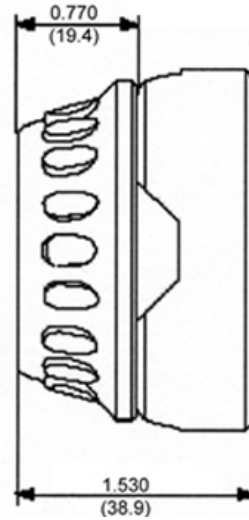

LH0405

Country of Origin	China
Certifications / Approvals	cULus, CSA, NOM
Wattage (Po)	660w
Voltage (V)	250v
Bulb Type	NA
Base Type	E26
Material	Unglazed Porcelain
Termination	#6/32 Screw Terminals
Mounting Type	Screw Mount
Dimensions(L/W/H)	_x_x1.53
Weight	0.25