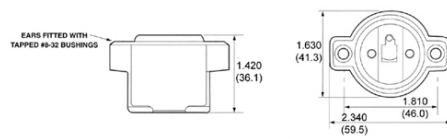

H&M Distributors

LH0409

(Leviton-9885)

Wattage:	660w
Voltage:	600v
Base type:	E26/Medium
Material:	Unglazed Porcelain
Termination:	#6/32 Screw Terminals
Mounting:	Screw Mount