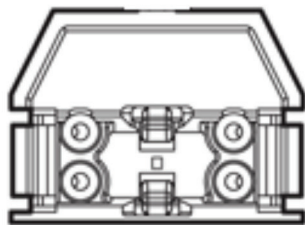

## APPLICATION AND SPECIFICATIONS

- 120w - 600v
- G5 miniature bipin
- Unshunted
- Rotary locking
- Tall profile
- No locator pin (stop)
- Thermoplastic
- Certification(s): cULus (UL E5833, cUL E5833), CUS, CSA listed certified LR-1863, NOM certified 057
- Lamp Axis: 24.9mm
- Push fit - Slide on
- Quick Connects
- Overall Height: 1.47"

**PANEL CUTOUT**  
20-23 gauge panels