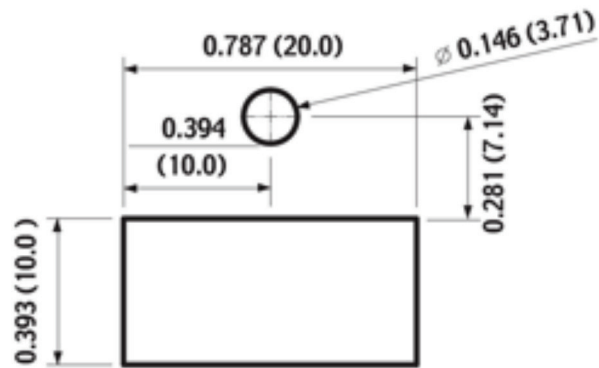

## APPLICATION AND SPECIFICATIONS

- 120w - 600v
- G5 miniature bipin
- Unshunted
- Rotary locking
- Tall profile
- No locator pin (stop)
- Thermoplastic
- Certification(s): cULus (UL E5833, cUL E5833), CUS, CSA listed certified LR-1863, NOM certified 057
- Lamp Axis: 24.9mm
- Push fit - Slide on
- Quick Connects
- Overall Height: 1.47"

**PANEL CUTOUT**  
20-23 gauge panels