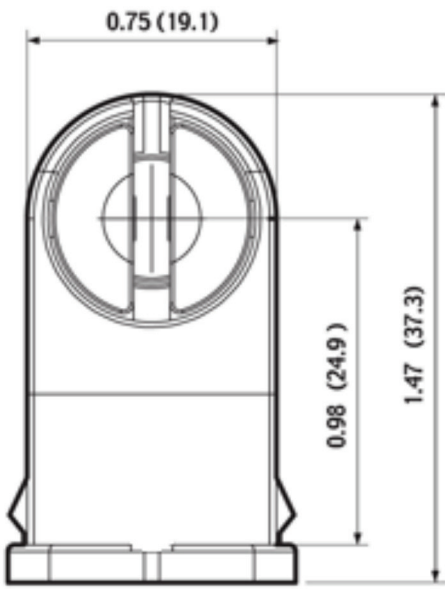

## APPLICATION AND SPECIFICATIONS

- 120w - 600v
- G5 miniature bipin
- Unshunted
- Rotary locking
- Tall profile
- No locator pin (stop)
- Thermoplastic
- Certification(s): cULus (UL E5833, cUL E5833), CUS, CSA listed certified LR-1863, NOM certified 057
- Lamp Axis: 24.9mm
- Push fit - Slide on
- Quick Connects
- Overall Height: 1.47"

**PANEL CUTOUT**  
20-23 gauge panels