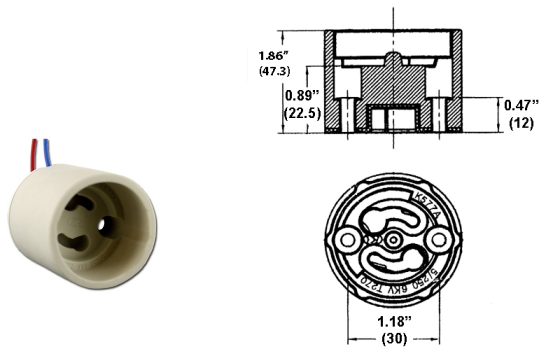

LH0882 (GOLO-K577A)

PGZ18/PGZX18

Features

- 6kv pulse rated twist lock with leads
- Porcelain
- #18AWG 250C Teflon wire leads
- Screw Mounting