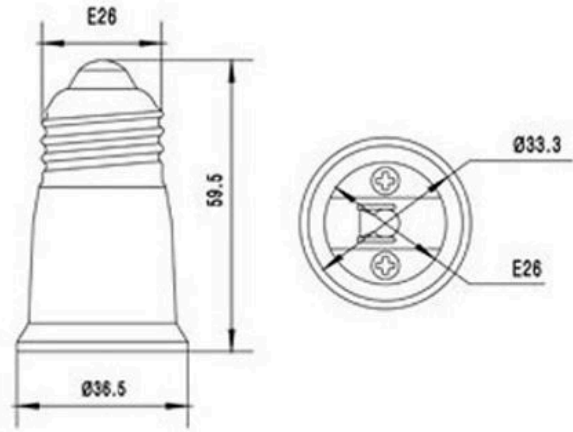

LH0904

LH0904 E26 medium base lamp extender extends lamp 1 3/8 inches

Extends lamp 1 3/8

Rated 85-280v