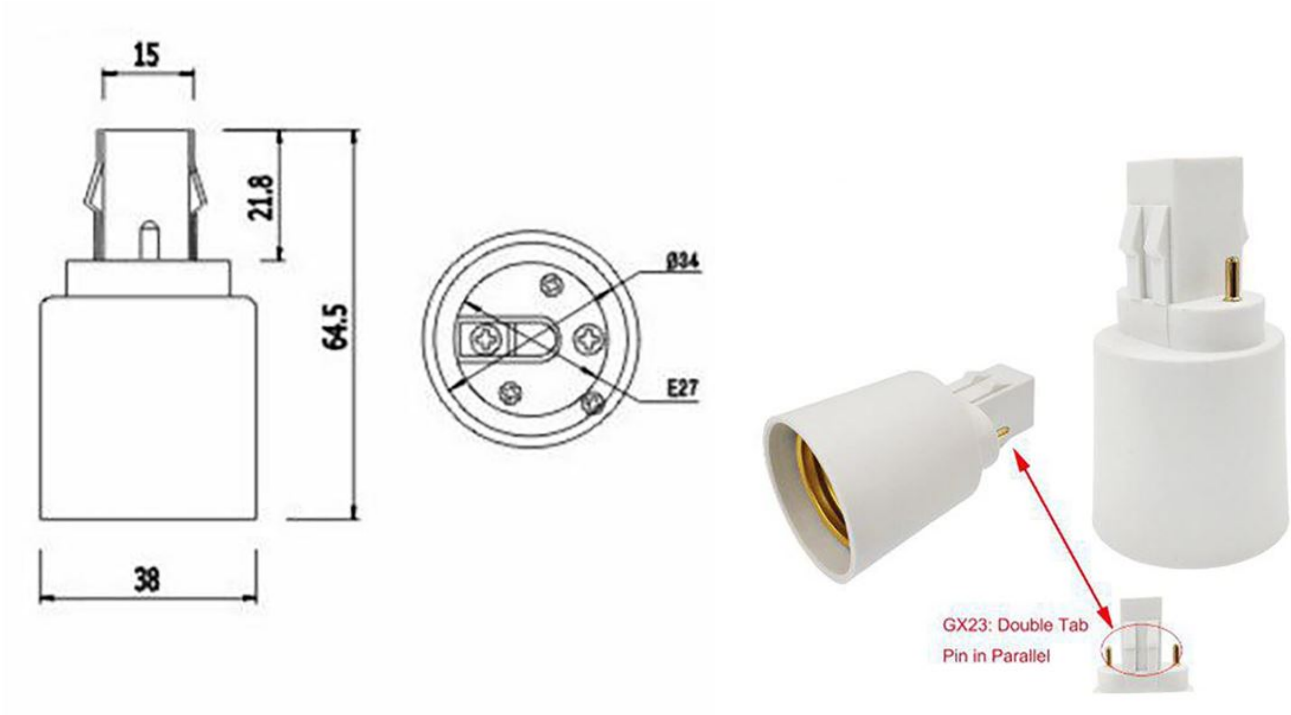

LH0985

Converts a GX23 lamp holder to an E26/E27 medium base lamp holder

Ballast must be removed to operate incandescent, halogen or LED lamp