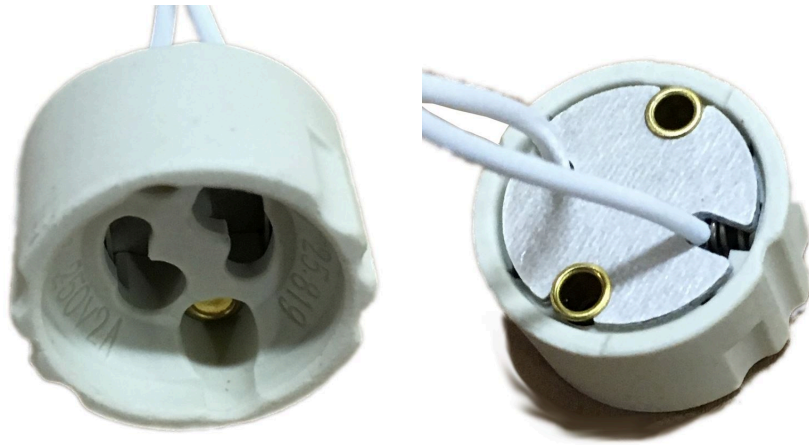

LH1077

GU10, twist lock, 24" leads, cULus, 2A, 250v