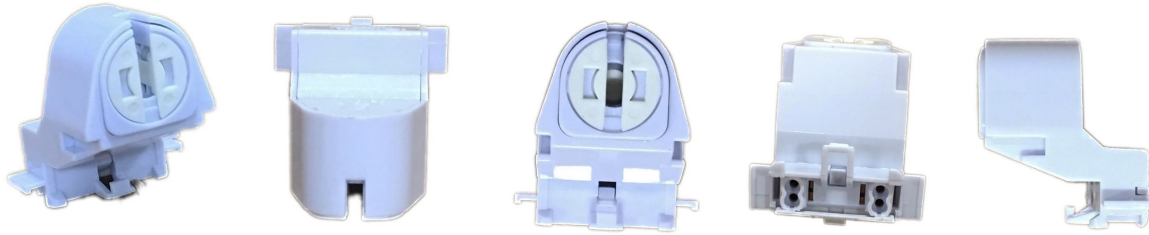

LH1091

T5 TO T8/T12 ADAPTER
G5 TO G13
QUICKWIRE
NON-SHUNTED
660W
600V