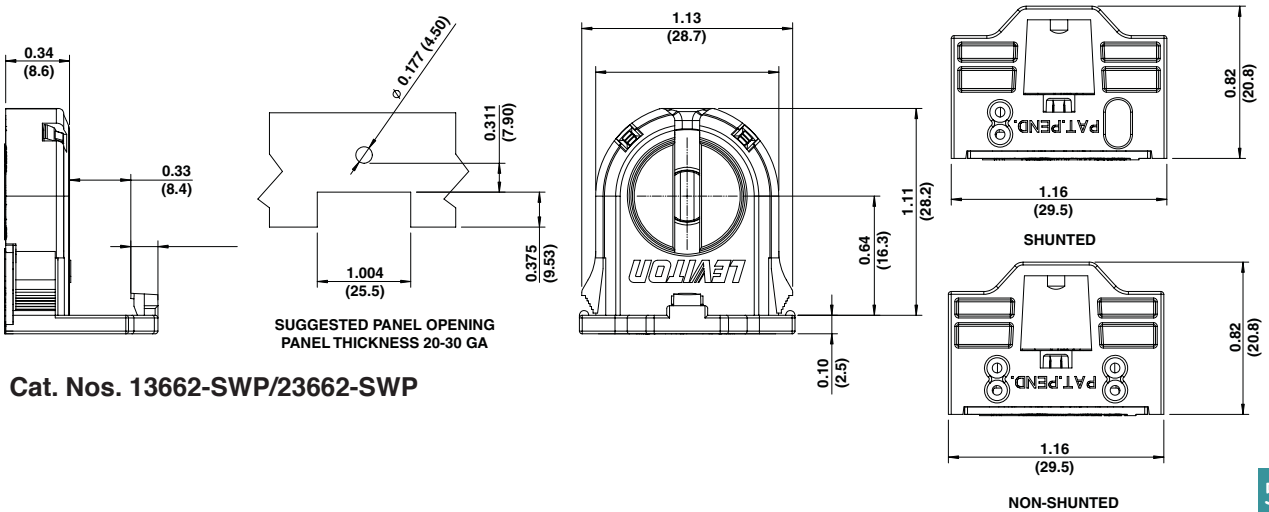

# Snap-In Medium Bi-Pin Lampholders for T-8 Lamps with G13 Base

Cat. Nos. 13660-SWP/13660-SNP, 23660-SWP/23660-SNP

Cat. Nos. 13660-SWP/23660-SWP

Cat. Nos. 13661-SWP/13661-SNP, 23661-SWP/23661-SNP

Cat. Nos. 13661-SWP/23660-SWP

Cat. Nos. 13662-SWP/13662-SNP, 23662-SWP/23662-SNP

Cat. Nos. 13662-SWP/23662-SWP