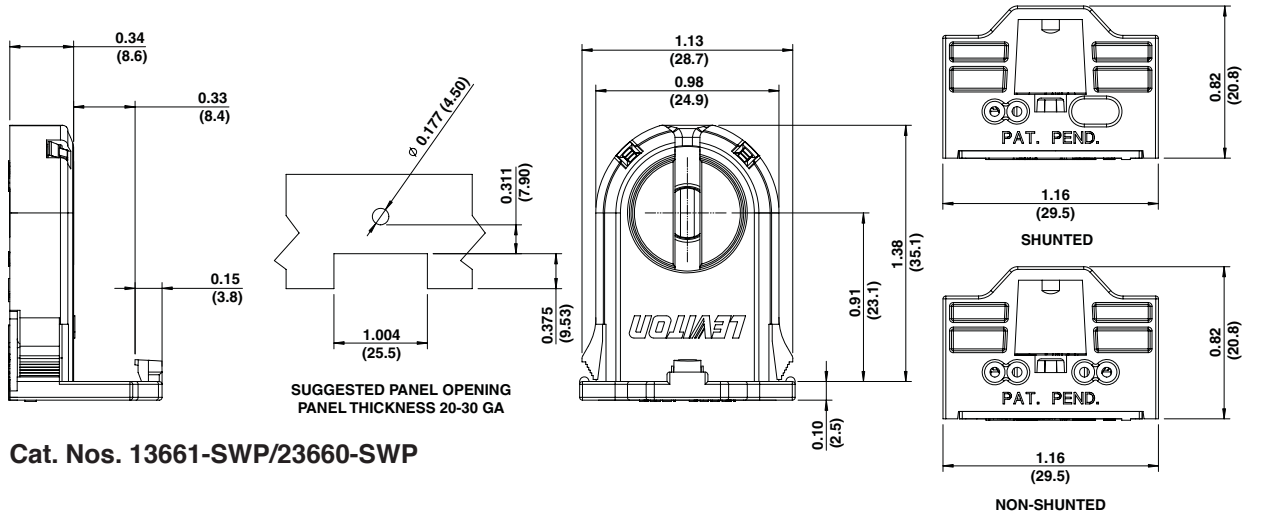

# Snap-In Medium Bi-Pin Lampholders for T-8 Lamps with G13 Base

Cat. Nos. 13660-SWP/13660-SNP, 23660-SWP/23660-SNP

Cat. Nos. 13660-SWP/23660-SWP

Cat. Nos. 13661-SWP/13661-SNP, 23661-SWP/23661-SNP

Cat. Nos. 13661-SWP/23660-SWP

Cat. Nos. 13662-SWP/13662-SNP, 23662-SWP/23662-SNP

Cat. Nos. 13662-SWP/23662-SWP