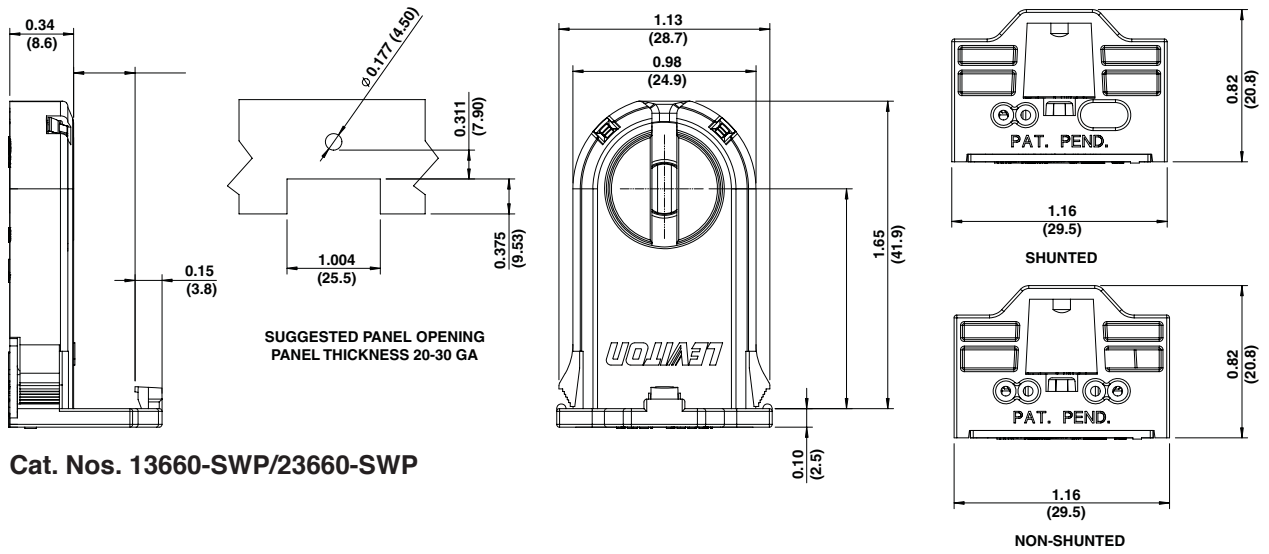

# Snap-In Medium Bi-Pin Lampholders for T-8 Lamps with G13 Base

Cat. Nos. 13660-SWP/13660-SNP, 23660-SWP/23660-SNP

Cat. Nos. 13660-SWP/23660-SWP

Cat. Nos. 13661-SWP/13661-SNP, 23661-SWP/23661-SNP

Cat. Nos. 13661-SWP/23660-SWP

Cat. Nos. 13662-SWP/13662-SNP, 23662-SWP/23662-SNP

Cat. Nos. 13662-SWP/23662-SWP