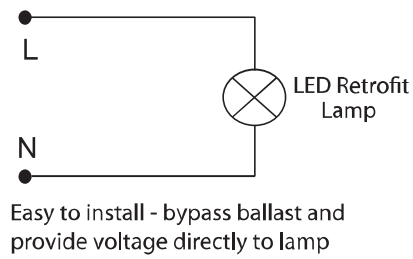

Regulatory Qualifications

cULus Listed (UL 1993/CSA C22.2 No. 1993)

cULus Classified (UL 1598C/CSA C22.2 No. 250.1)

Accessories

SP12714 120-277V Surge Protector

Revision: 04, 07-Sept 2022

Venture 100W LED Retrofit Lamp