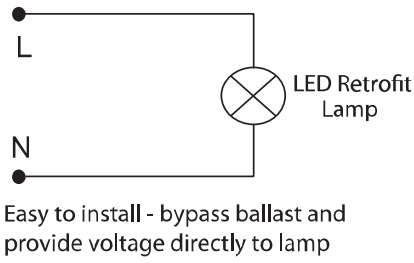

Regulatory Qualifications

cULus Listed (UL 1993/CSA C22.2 No. 1993)

cULus Classified (UL 1598C/CSA C22.2 No. 250.1)

Accessories

SP12714 120-277V Surge Protector

Venture 12W LED Retrofit Lamp

(800) 451-2606

7905 Cochran Road, Suite 300