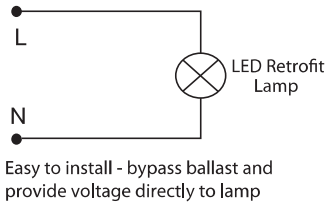

Regulatory Qualifications

cULus Listed

Accessories

SP12714 – 120-277V Surge Protector

Venture 22W LED Retrofit Lamp

(800) 451-2606
Fax: (800) 451-2605
7905 Cochran Rd, Suite 300
Glenwillow, Ohio 44139
E-mail: Venture_Lighting@VentureLighting.com
VentureLighting.com