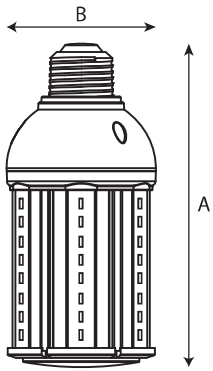

Physical Characteristics

Base Type	Medium, (E26)
Overall Length A	7.32" (186mm)
Diameter B	2.76" (70mm)
Weight	0.81 lbs (365 g)

Electrical Characteristics

Input Voltage Range	100V-277V; 50/60Hz
Driver	Internal within lamp
Power Factor	>0.90
THD	<20%

Regulatory Qualifications

cULus Listed

Accessories

SP12714 – 120-277V Surge Protector

Venture 22W LED Retrofit Lamp

(800) 451-2606
Fax: (800) 451-2605
7905 Cochran Rd, Suite 300
Glenwillow, Ohio 44139
E-mail: Venture_Lighting@VentureLighting.com
VentureLighting.com