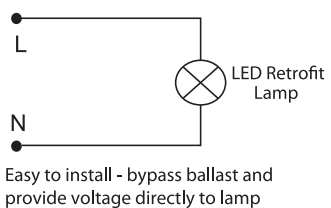

Regulatory Qualifications

cULus Listed

cULus Classified – Certified to UL 1598C

Accessories

SP12714 – 120-277V Surge Protector

Venture 45W LED Retrofit Lamp

(800) 451-2606
Fax: (800) 451-2605
2451 Enterprise Parkway East
Twinsburg, Ohio 44087 USA
E-mail: venture@adlt.com
VentureLighting.com