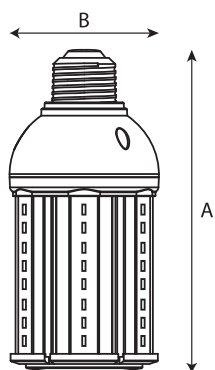

Venture 45W LED Retrofit Lamp