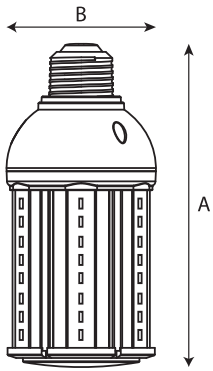

Physical Characteristics

Base Type	Medium, (E26)
Overall Length A	5.63" (143mm)
Diameter B	2.36" (60mm)
Weight	0.55 lbs (248 g)

Electrical Characteristics

Input Voltage Range	100V-277V; 50/60Hz
Driver	Internal within lamp
Power Factor	>0.90
THD	<20%

Regulatory Qualifications

cULus Listed

Accessories

SP12714 – 120-277V Surge Protector

Venture 10W LED Retrofit Lamp

(800) 451-2606
Fax: (800) 451-2605
7905 Cochran Rd, Suite 300
Glenwillow, Ohio 44139
E-mail: Venture_Lighting@VentureLighting.com
VentureLighting.com