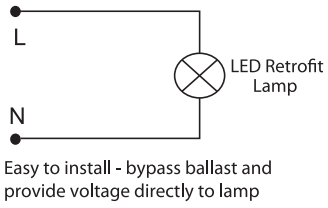

Regulatory Qualifications

cULus Listed

Accessories

SP12714 – 120-277V Surge Protector

Venture 10W LED Retrofit Lamp

(800) 451-2606
Fax: (800) 451-2605
7905 Cochran Rd, Suite 300
Glenwillow, Ohio 44139
E-mail: Venture_Lighting@VentureLighting.com
VentureLighting.com