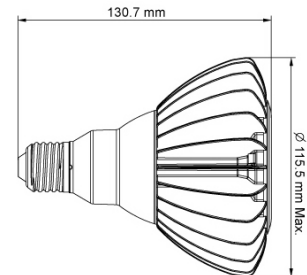

599 Bond Street, Lincolnshire, IL 60069-4226

(847) 821-1199; (800) 572-4168; (847) 821-1133 (Fax)

www.ceclighting.com

LED Lighting

PRODUCT SPECIFICATION

LPAR38-2060(20120)-WW

Features

- ◆ High Brightness LED
- ◆ Operation Life up to 20K Hours
- ◆ Advanced Heat Management
- ◆ Safer Operation: Equips with fuse And flame retardant plastics
- ◆ Optimized Thermal Management
Body Temperature < 65°C
- ◆ UV or IR Free
- ◆ UL under processing
- ◆ Waterproof: IP54
- ◆ RoHs

Product Specification

- ◆ WORKING VOLTAGE: 110 Vac
- ◆ COLOR RANGE: Warm White, Neutral White
- ◆ CONSUMED POWER: 20W
- ◆ Beam Angle: 60 & 120 degree
- ◆ OPERATING TEMPERATURE: -20°C~40°C

Part Number	Series	λ_d (nm) /CCT(°K)	Total Flux(lm)
<i>LPAR38-2060-WW</i>	● Warm White	2800~3500 °K	520
<i>LPAR38-20120-WW</i>	● Warm White	2800~3500 °K	500