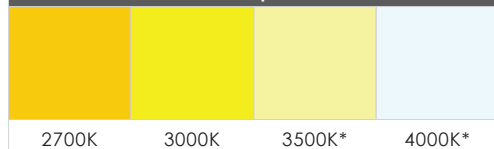

Life: 50,000 Hours (L70)

Base Type: E26, GU24*

Weight (oz.): 6.8

Lamp Images

Beam Angles

Color Temperature

Housing Colors

Product Code	Power (Watts)	Beam Angle	CCT (K)	Lumen Output	CBCP (cd)	CRI	ENERGY STAR®
LR30/15/30v/900/___*	12.5	15°	3000	900	7380	85	
LR30/25/30v/900/___*	12.5	25°	3000	900	4590	85	
LR30/40/30v/900/___*	12.5	40°	3000	900	1800	85	

NOTE: ViOLight Fixtures and Fixtures ≥ 22 watts must have 1/2" clearance.

Product Code	Power (Watts)	Beam Angle	CCT (K)	Lumen Output	CBCP (cd)	CRI	ENERGY STAR®
LR30/10/30K/1250/___*	16	10°	3000	1250	25875	85	
LR30/15/30K/1250/___	16	15°	3000	1250	10250	85	
LR30/25/30K/1250/___	16	25°	3000	1250	6375	85	
LR30/40/30K/1250/___	16	40°	3000	1250	2500	85	
LR30/10/27K/1250/___*	16	10°	2700	1250	25875	85	
LR30/15/27K/1250/___	16	15°	2700	1250	10250	85	
LR30/25/27K/1250/___	16	25°	2700	1250	6375	85	
LR30/40/27K/1250/___	16	40°	2700	1250	2500	85	
LR30/10/30K/1000/___*	13	10°	3000	1000	20700	85	
LR30/15/30K/1000/___	13	15°	3000	1000	8200	85	
LR30/25/30K/1000/___	13	25°	3000	1000	5100	85	
LR30/40/30K/1000/___	13	40°	3000	1000	2000	85	
LR30/10/27K/1000/___*	13.5	10°	2700	1000	20700	85	
LR30/15/27K/1000/___	13.5	15°	2700	1000	8200	85	
LR30/25/27K/1000/___	13.5	25°	2700	1000	5100	85	
LR30/40/27K/1000/___	13.5	40°	2700	1000	2000	85	

Housing Color: White (WH), Silver (SL)*, and Black (BK)*

* Special Order

Note: ViOLight products will produce up to 20% less measured lumens than their standard CCT equivalent; Although, perceived lumens will be noticeably higher.