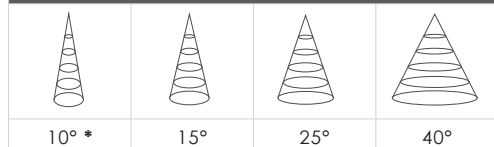

Life: 50,000 Hours (L70)

Base Type: E26, GU24*

Weight (oz.): 6.8

Lamp Images

Beam Angles

Color Temperature

Housing Colors

Product Code	Power (Watts)	Beam Angle	CCT (K)	Lumen Output	CBCP (cd)	CRI	ENERGY STAR®
LR30/15/30v/900/___*	12.5	15°	3000	900	7380	85	
LR30/25/30v/900/___*	12.5	25°	3000	900	4590	85	
LR30/40/30v/900/___*	12.5	40°	3000	900	1800	85	

NOTE: ViOLight Fixtures and Fixtures ≥ 22 watts must have 1/2" clearance.

Product Code	Power (Watts)	Beam Angle	CCT (K)	Lumen Output	CBCP (cd)	CRI	ENERGY STAR®
LR30/10/30K/1250/___*	16	10°	3000	1250	25875	85	
LR30/15/30K/1250/___	16	15°	3000	1250	10250	85	
LR30/25/30K/1250/___	16	25°	3000	1250	6375	85	
LR30/40/30K/1250/___	16	40°	3000	1250	2500	85	
LR30/10/27K/1250/___*	16	10°	2700	1250	25875	85	
LR30/15/27K/1250/___	16	15°	2700	1250	10250	85	
LR30/25/27K/1250/___	16	25°	2700	1250	6375	85	
LR30/40/27K/1250/___	16	40°	2700	1250	2500	85	
LR30/10/30K/1000/___*	13	10°	3000	1000	20700	85	
LR30/15/30K/1000/___	13	15°	3000	1000	8200	85	
LR30/25/30K/1000/___	13	25°	3000	1000	5100	85	
LR30/40/30K/1000/___	13	40°	3000	1000	2000	85	
LR30/10/27K/1000/___*	13.5	10°	2700	1000	20700	85	
LR30/15/27K/1000/___	13.5	15°	2700	1000	8200	85	
LR30/25/27K/1000/___	13.5	25°	2700	1000	5100	85	
LR30/40/27K/1000/___	13.5	40°	2700	1000	2000	85	