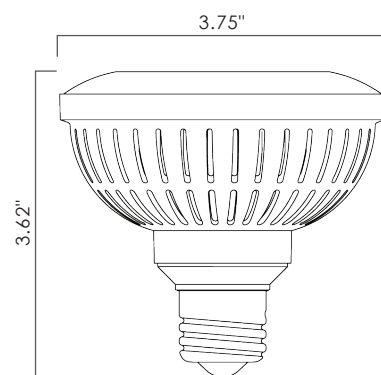

Life: 50,000 Hours (L70)

Base Type: E26, GU24*

Weight (oz.): 6.8

Lamp Images

Beam Angles

Color Temperature

Housing Colors

Product Code	Power (Watts)	Beam Angle	CCT (K)	Lumen Output	CBCP (cd)	CRI	ENERGY STAR®
LR30/15/30v/900/___*	12.5	15°	3000	900	7380	85	
LR30/25/30v/900/___*	12.5	25°	3000	900	4590	85	
LR30/40/30v/900/___*	12.5	40°	3000	900	1800	85	