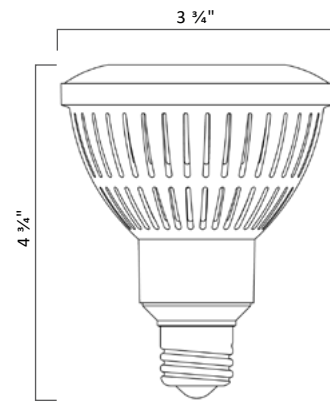

Weight: 7.3 oz.

Ordering Information

Example: LR30LN/15/30K/1450/WH

Lamp	Beam Spread	CCT / Lumens	Housing Color
LR30LN	15	27K / 2050	WH - White SL - Silver* BK - Black*
		30K / 2050	
		35K* / 2050	
		40K* / 2050	
	25	27K / 1600	
		30K / 1600	
		35K* / 1600	
		40K* / 1600	
	40	30v / 1450	

*Consult factory for lead time and availability
Note: VioLight and High CRI products will produce up to 20% less measured lumens than their standard CCT equivalent; Although, perceived lumens will be noticeably higher than their standard counterparts.

Lamp	Product Code			Power (Watts)	CBCP (cd)	Standard CRI
	Beam Angle	CCT	Delivered Lumens			
LR30LN	15	27K	2050	22	16775	83
					10450	
					4100	
	15	30K	1600	17	16775	85
					10450	
					4100	
	15	27K	1600	17	13100	85
					8150	
					3200	
	15	30K	1450	18	13100	83
					8150	
					3200	

Thermal Throttle – In the event that Solais products begin to overheat, they will undetectably dim themselves to protect your technology investments.

VioLight radiates superior quality, enhancing colors in merchandise, making colors more vibrant and offering a truly competitive LED replacement for CMH-like crispness.

WARNING: Not for use in fully enclosed luminaires. Risk of electric shock. Use in an indoor, dry location only. This device is not intended for use with emergency exit fixtures or emergency exit lights. May not be compatible with all dimmers; please visit solais.com/dimming for up-to-date dimmer compatibility information.

NOTES: This device complies with Part 15 of the FCC Rule. This product may cause interference with other devices. If interference occurs, change the locations of the products involved. **Compatible on 120v systems.**