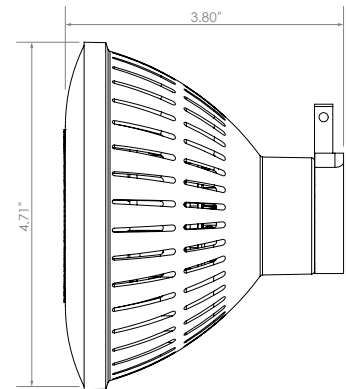

Solais Lighting | LR38sp LED Lamp

Solais LED PAR38 side-prong lamp replacement

Product Description: The Solais LED PAR38 side-prong lamp replacement has the high light output, light weight and full dimming capabilities of halogen incandescent sources – resulting in a high-performance product perfect for commercial, museum, retail and hospitality applications.

Performance Summary: Fully dimmable | Halogen PAR38 side-prong form factor | Certified to UL Standard 1993 | RoHS-compliant Contain no lead or mercury | Dry location rating

Application: Designed for use in track and recessed fixtures (including IC rated housing)

Voltage: 120v Standard

CCT: 3000K

Dimmable: Yes - Visit solais.com/dimming.php for compatibility list

Life: 50,000 Hours (L70)

Base Type: Medium side prong

Weight (oz.): 9.4

Product Code	Power (Watts)	Beam Angle	CCT (K)	Lumen Output	CBCP (cd)	CRI
LR38sp/15/30K/1250/WH	17	15°	3000	1250	10250	83
LR38sp/25/30K/1250/WH	17	25°	3000	1250	6375	83
LR38sp/40/30K/1250/WH	17	40°	3000	1250	2500	83

Housing Color: White (WH)

Ordering Information

Example: LR38sp/15/30K/1250/WH

LR38sp	/		/	30K	/	1250	/	WH
Form Factor (PAR38) LR38sp		Beam Angle 15 25 40		CCT 30K		Lumens 1250		Housing WH - White

Lamp Images

Beam Angles

15°

25°

40°

Color Temperature

3000K

Housing Colors

White