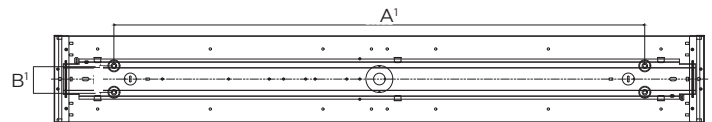

See page 1 footer

Dimensions

LSU-2U

LSU-4U

PRODUCT	A (L)	A'	B (W)	B'	C (H)
LSU2U20WCSCR	24.4"	15.5"	6.53"	1.96"	2.53"
LSU4U23WCSCR	48.5"	38.6"	6.53"	1.96"	2.53"