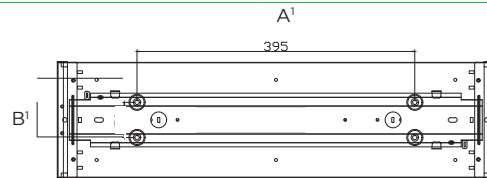

See page 1 footer

Dimensions

LSU-2U

LSU-4U

PRODUCT	A (L)	A'	B (W)	B'	C (H)
LSU2U20WCSCR	24.4"	15.5"	6.53"	1.96"	2.53"
LSU4U23WCSCR	48.5"	38.6"	6.53"	1.96"	2.53"