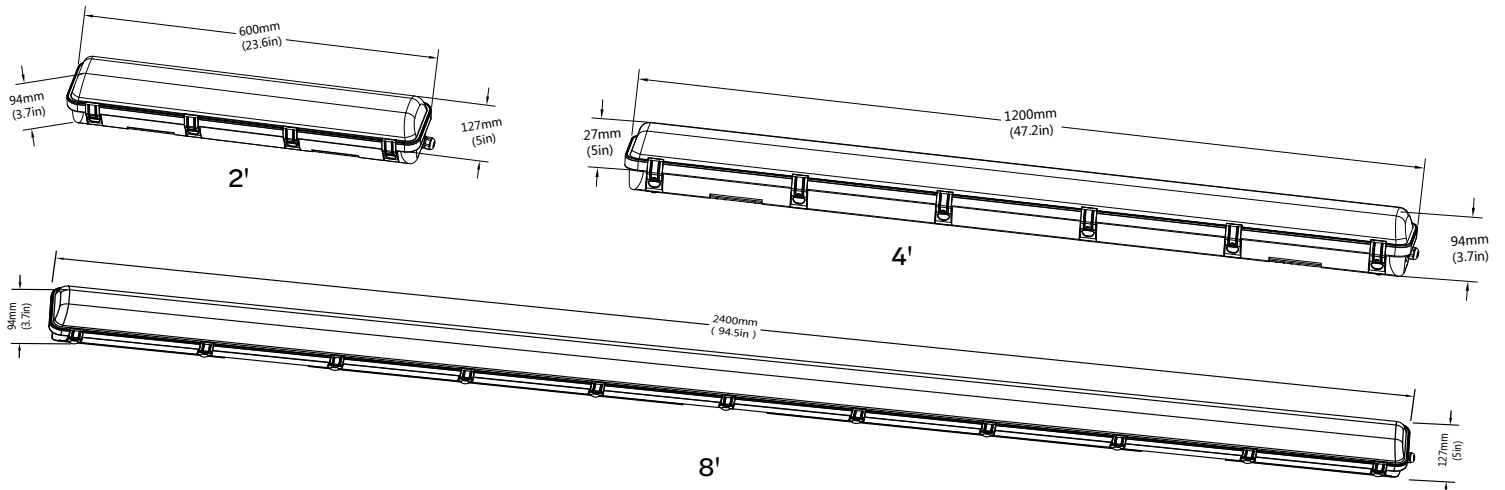

ProLED Linear Vaportight Series

Specifications Table

	LVPT-2-WS-CS-U	LVPT-4-WS-CS-U	LVPT-8-WS-CS-U
Nominal Wattage	Selectable - 20W/25W/30W	Selectable - 40W/50W/60W	Selectable - 60W/75W/90W
Delivered Lumens	2780-4290 lm	5600-8640 lm	8340-12870 lm
CCT	Selectable - 3500K, 4000K, 5000K	Selectable - 3500K, 4000K, 5000K	Selectable - 3500K, 4000K, 5000K
Efficacy (lm/W)	136LPW - 146LPW	136LPW - 148LPW	136LPW - 147LPW
CRI	>80		
L70 Lifetime (hrs)	75,000		
Voltage	120-277V		
Power Factor	>0.9		
Dimming	0-10V		
Housing	Polycarbonate Housing		
Lens	Impact Resistant Polycarbonate Frosted Lens		
Operating Temperature	-22°F to 104°F		
Listings	DLC Premium, cULus, FCC		
Environment	UL Wet Location IP66		
Weight (lbs)	4.2lbs	6.82lbs	13.3lbs
Warranty	5 years Standard		

Dimensions